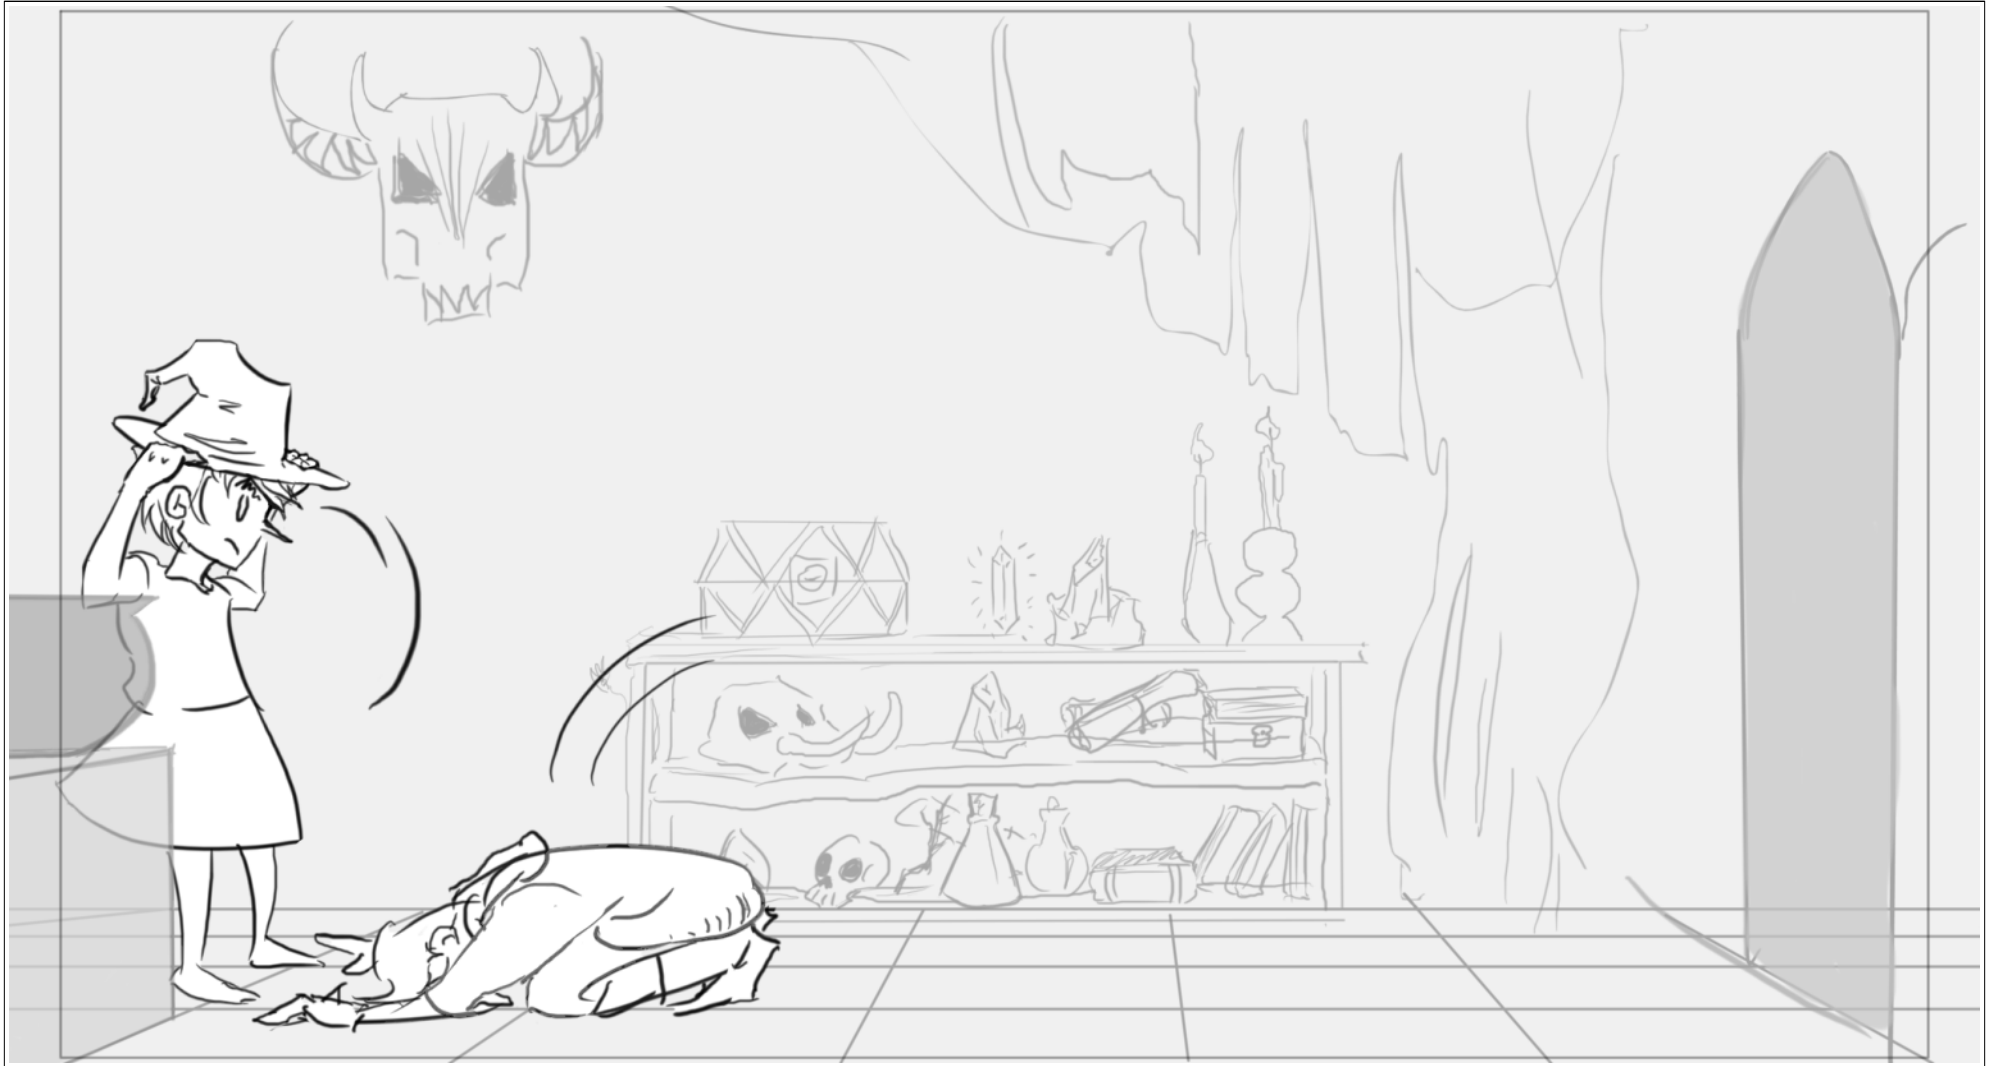

Scene	Duration	Panel	Duration
4	07:00	7	01:00

Dialog

MAN: 'You see, it's just terrible! Recently, my skin has been incredibly itchy, and then I noticed it turning dry and scaly! I'm being transformed into some kind of beast! Please, I need you to give me a potion to stop the spell!'

Action Notes

MAN speaks while walking across the room and collapses to grovel at THE WITCH's feet.