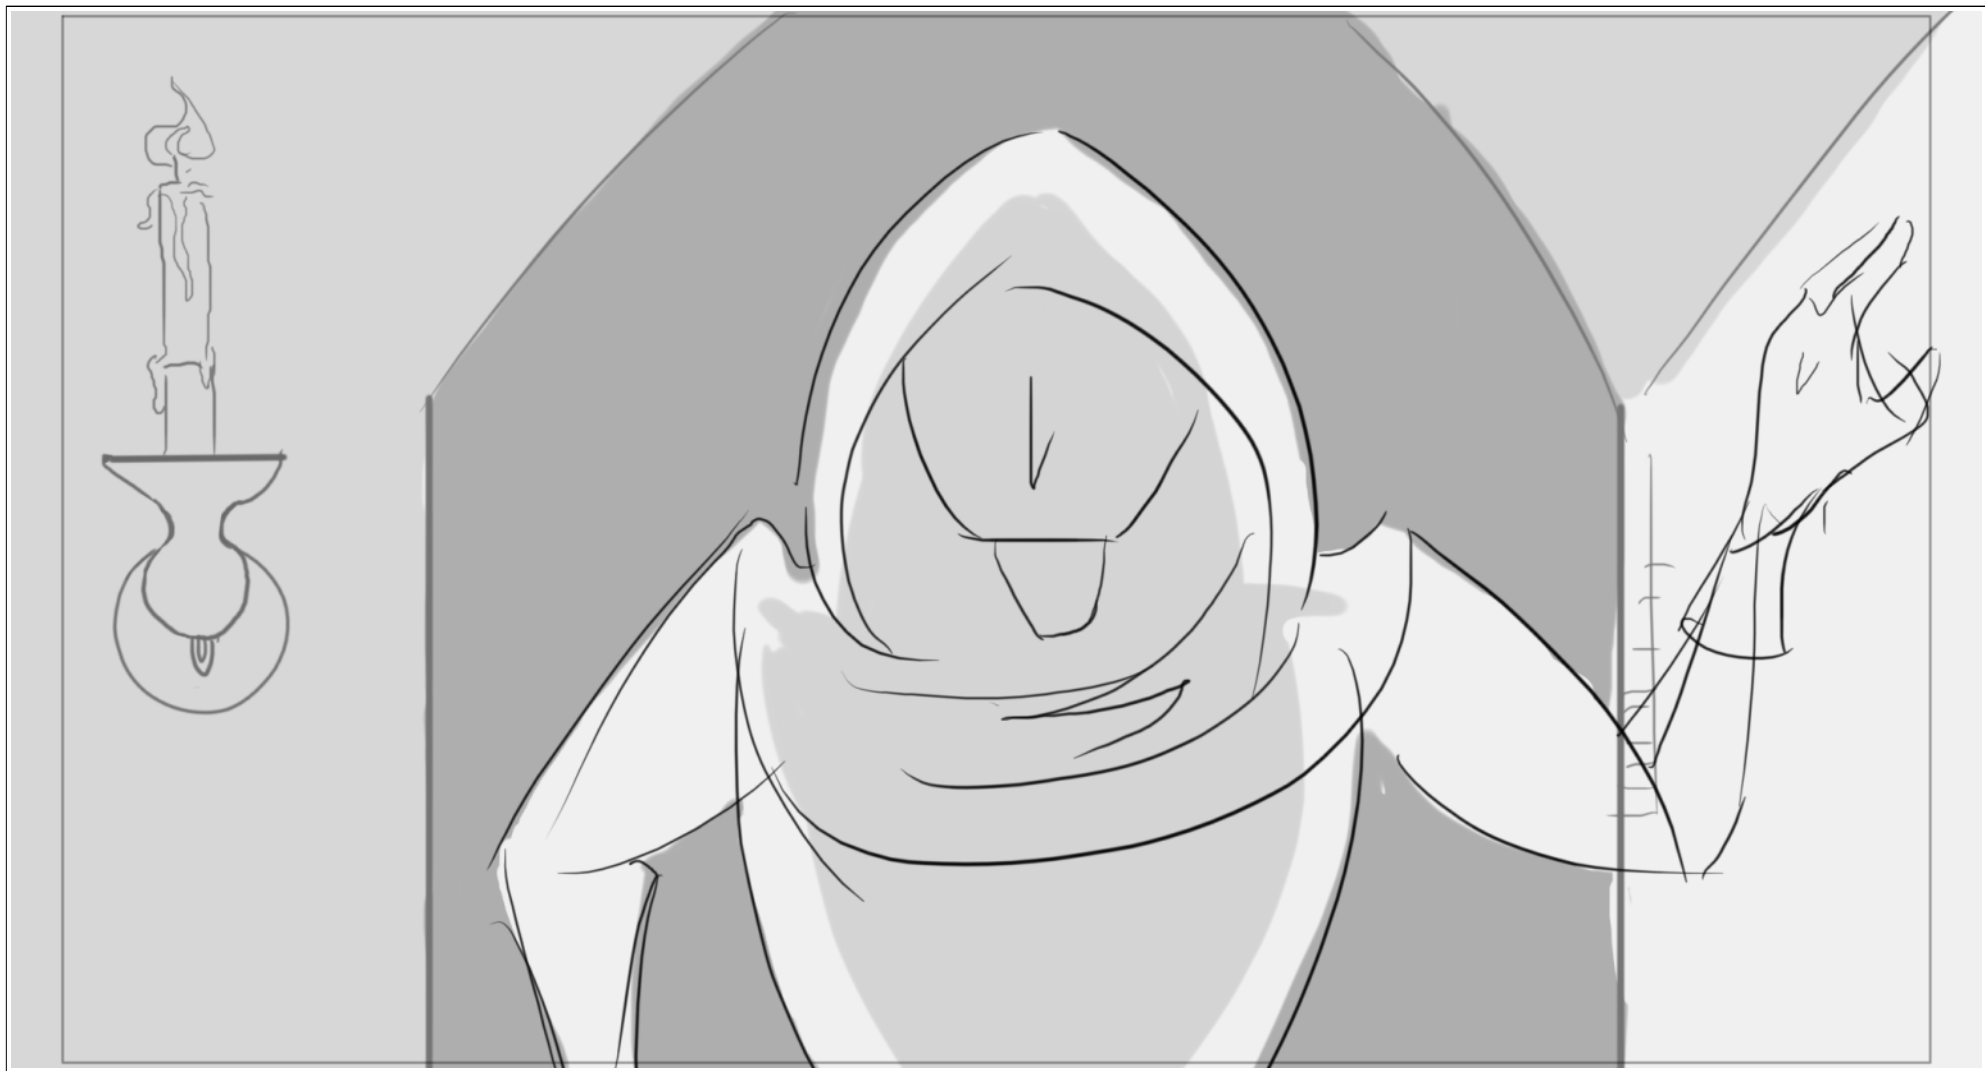

Scene	Duration	Panel	Duration
3	08:00	1	01:00

Dialog
MAN: 'At last, I've finally found you'

Action Notes