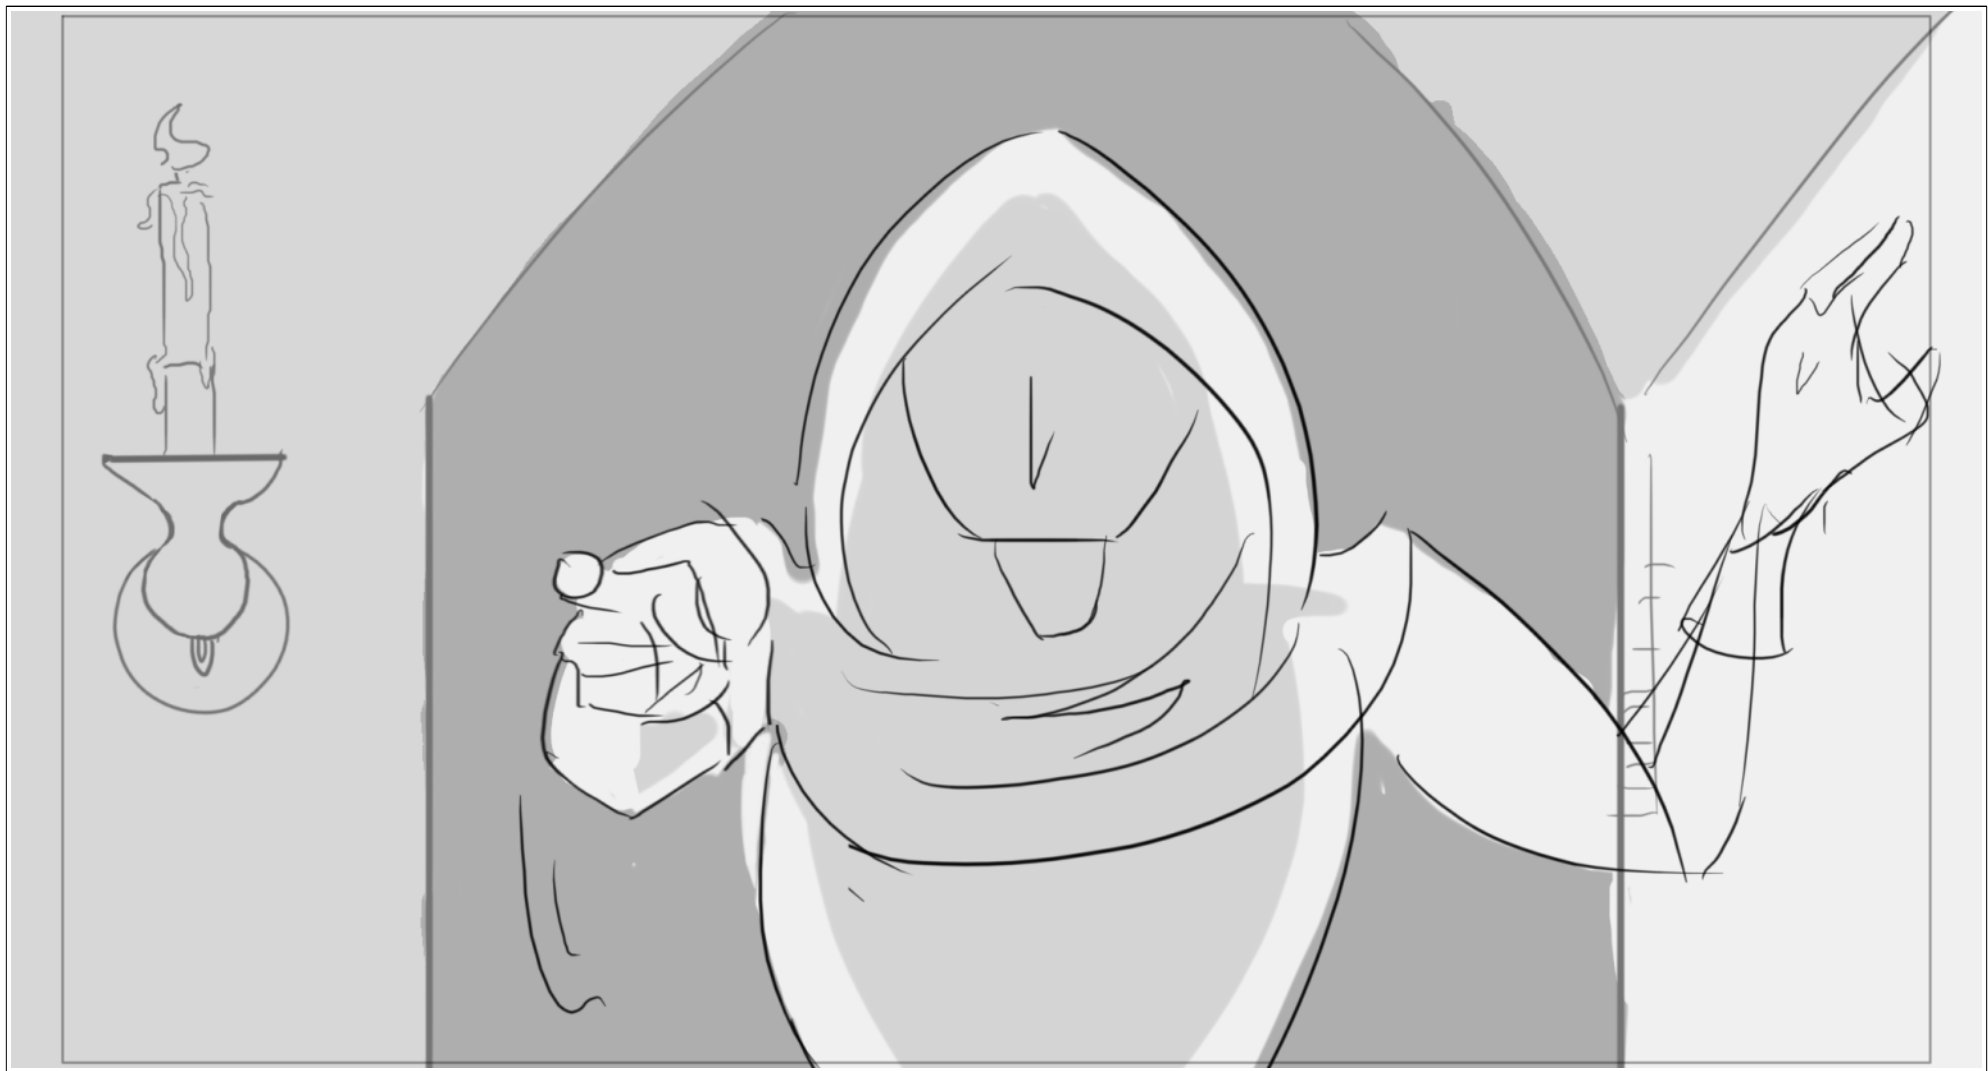

Dialog
MAN: 'Are you the witch who's been peddling potions to the people in town?'

Action Notes

Scene	Duration	Panel	Duration
3	08:00	3	01:00

Dialog

Action Notes
THE WITCH looks around nervously

Scene	Duration	Panel	Duration
3	08:00	4	01:00