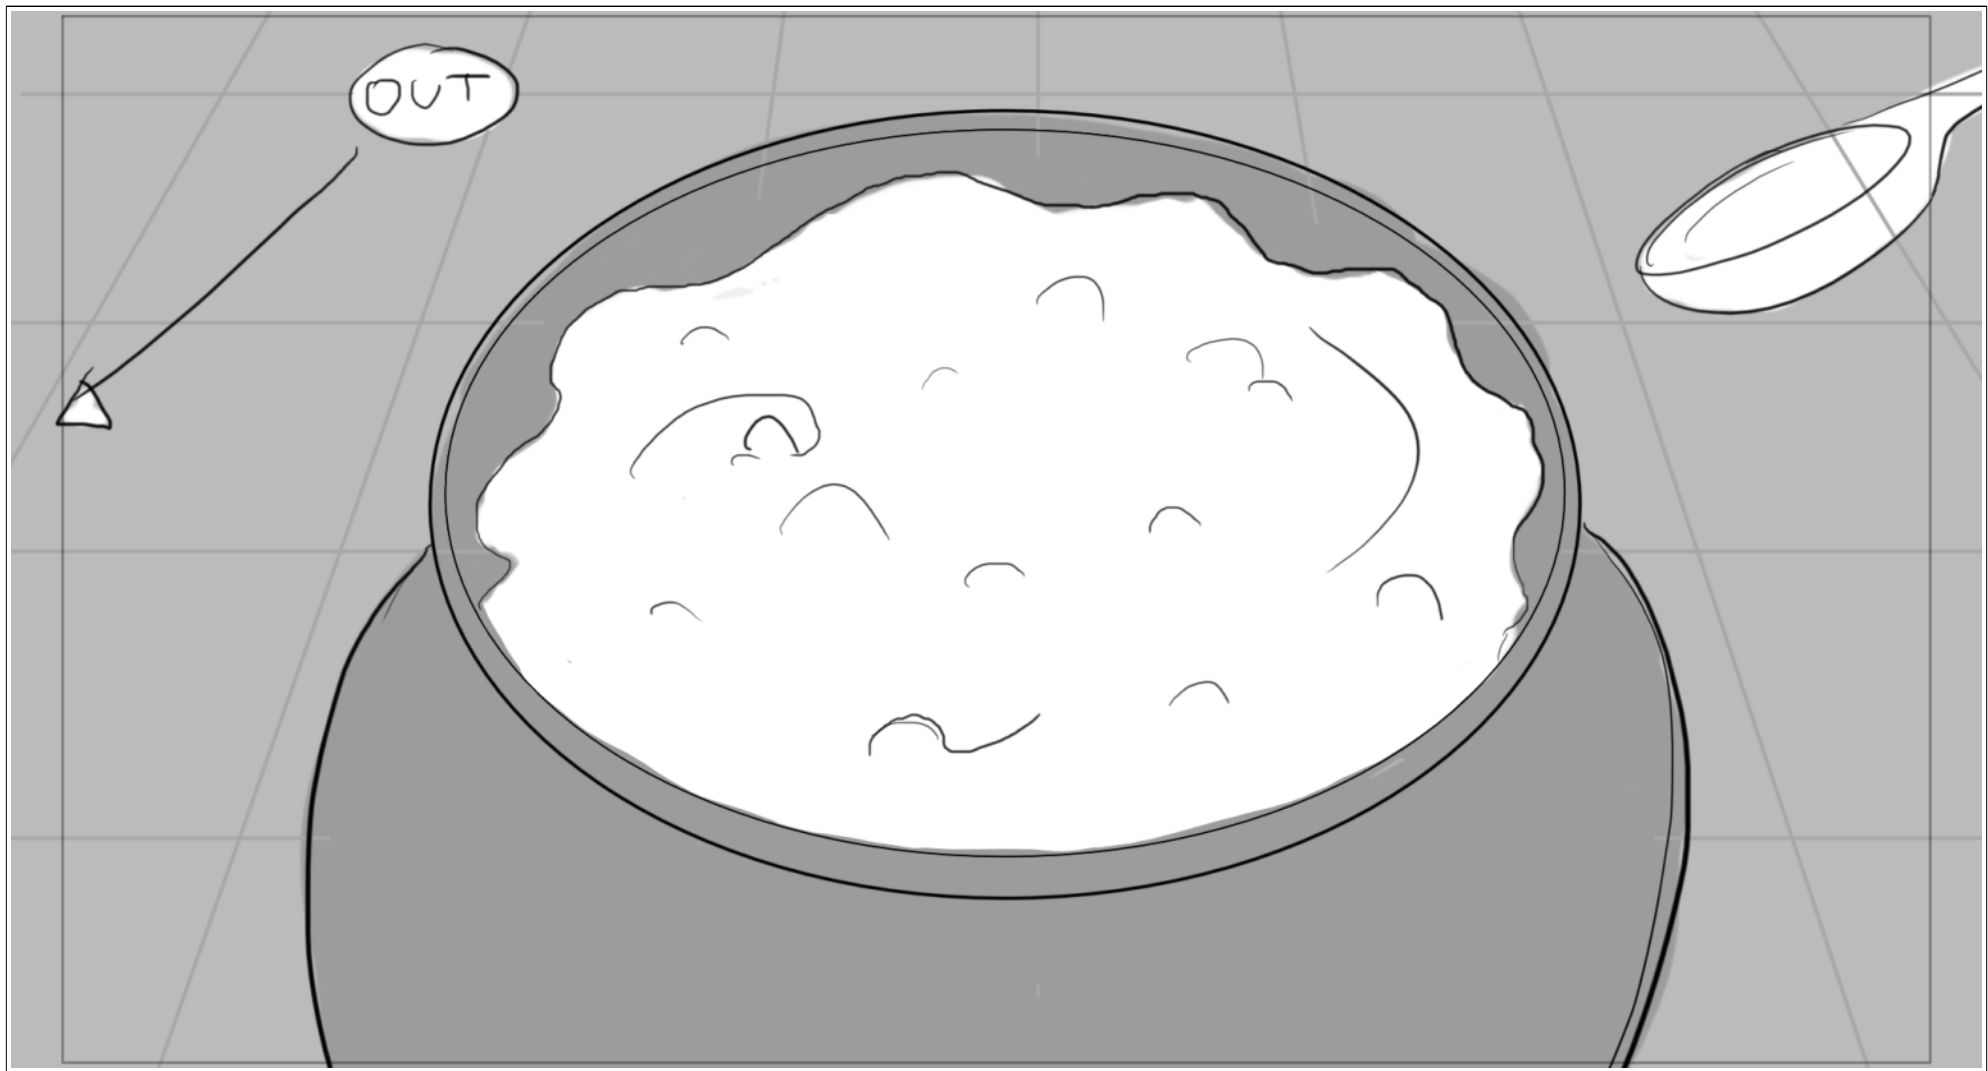

Scene	Duration	Panel	Duration
1	10:00	1	01:00

Dialog

Action Notes

Scene	Duration	Panel	Duration
1	10:00	2	01:00

Dialog

Action Notes

Scene	Duration	Panel	Duration
1	10:00	3	01:00

Dialog