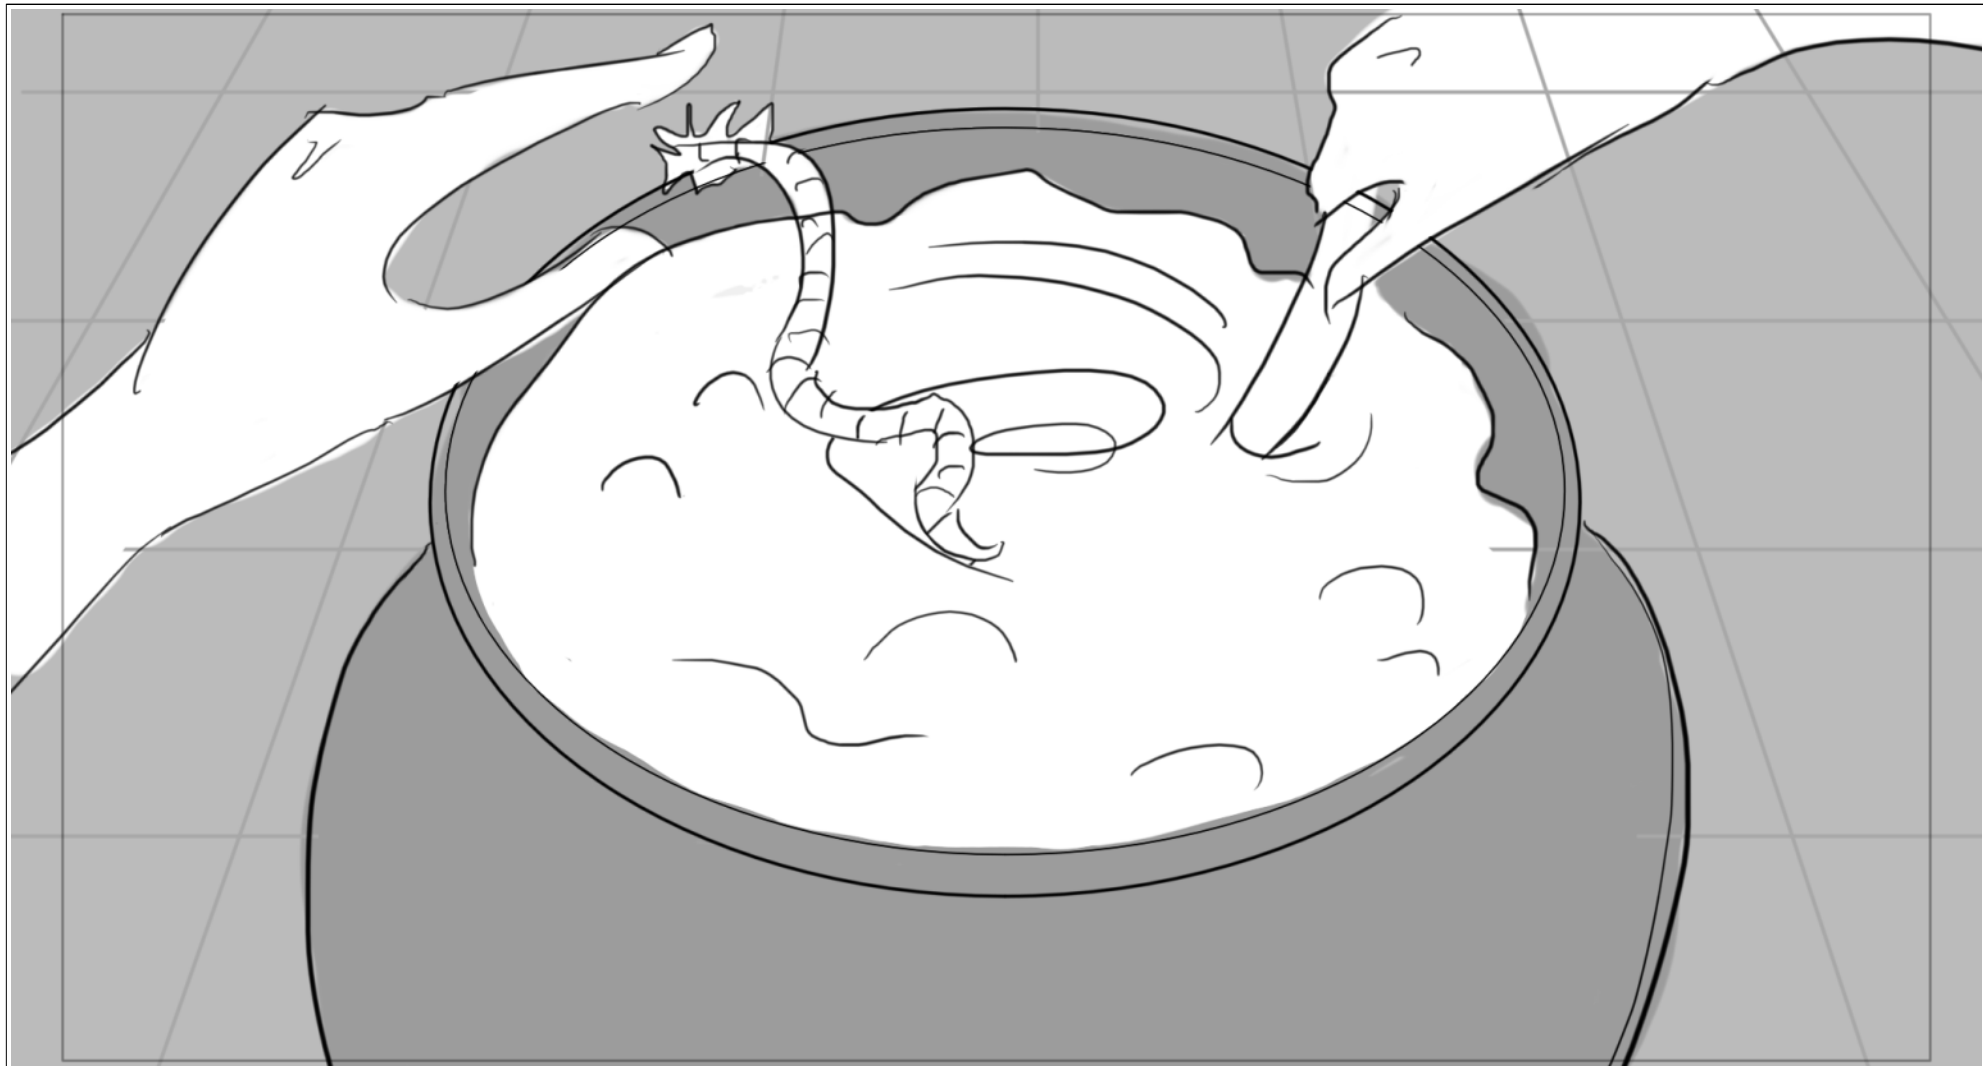

Scene	Duration	Panel	Duration
1	10:00	7	01:00

Dialog

Action Notes