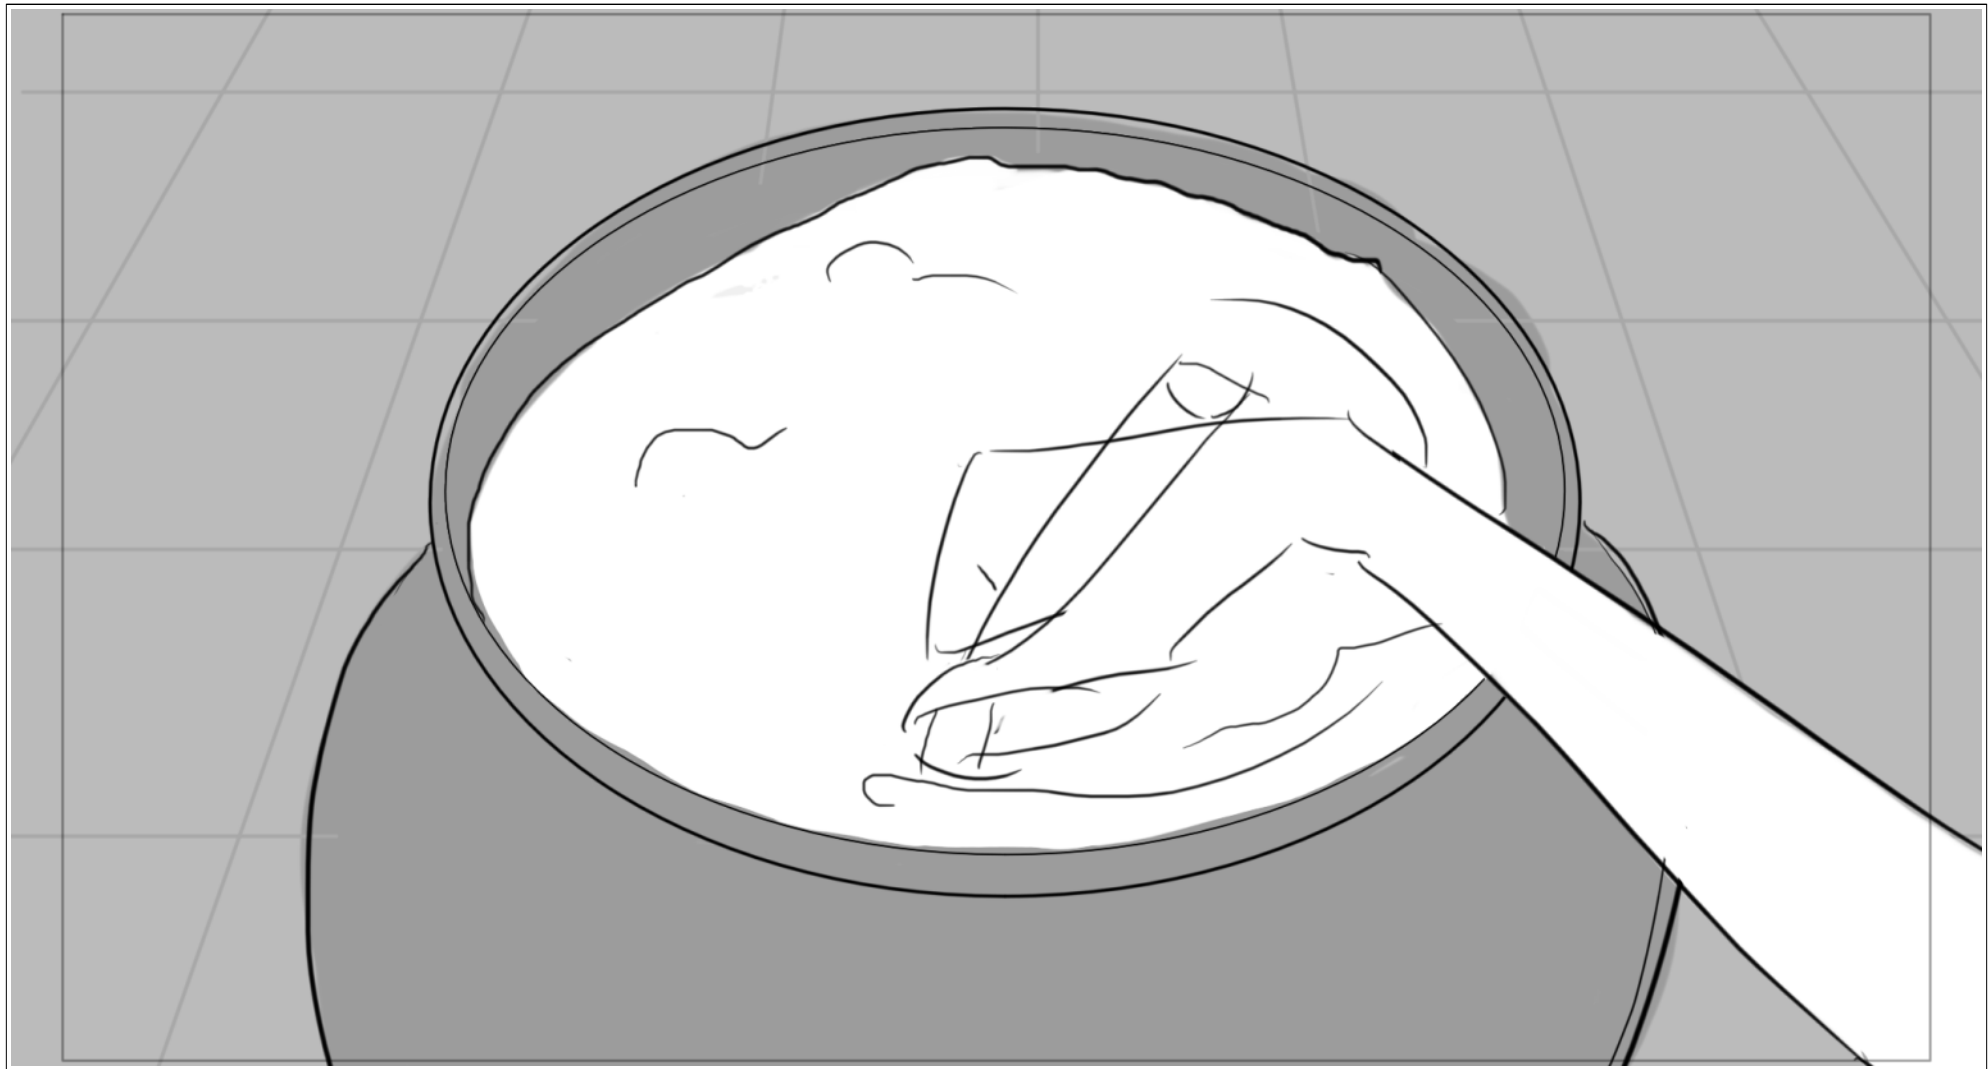

Action Notes

Scene	Duration	Panel	Duration
1	10:00	4	01:00

Dialog

Action Notes

Scene	Duration	Panel	Duration
1	10:00	5	01:00

Dialog

Action Notes

Scene	Duration	Panel	Duration
1	10:00	6	01:00