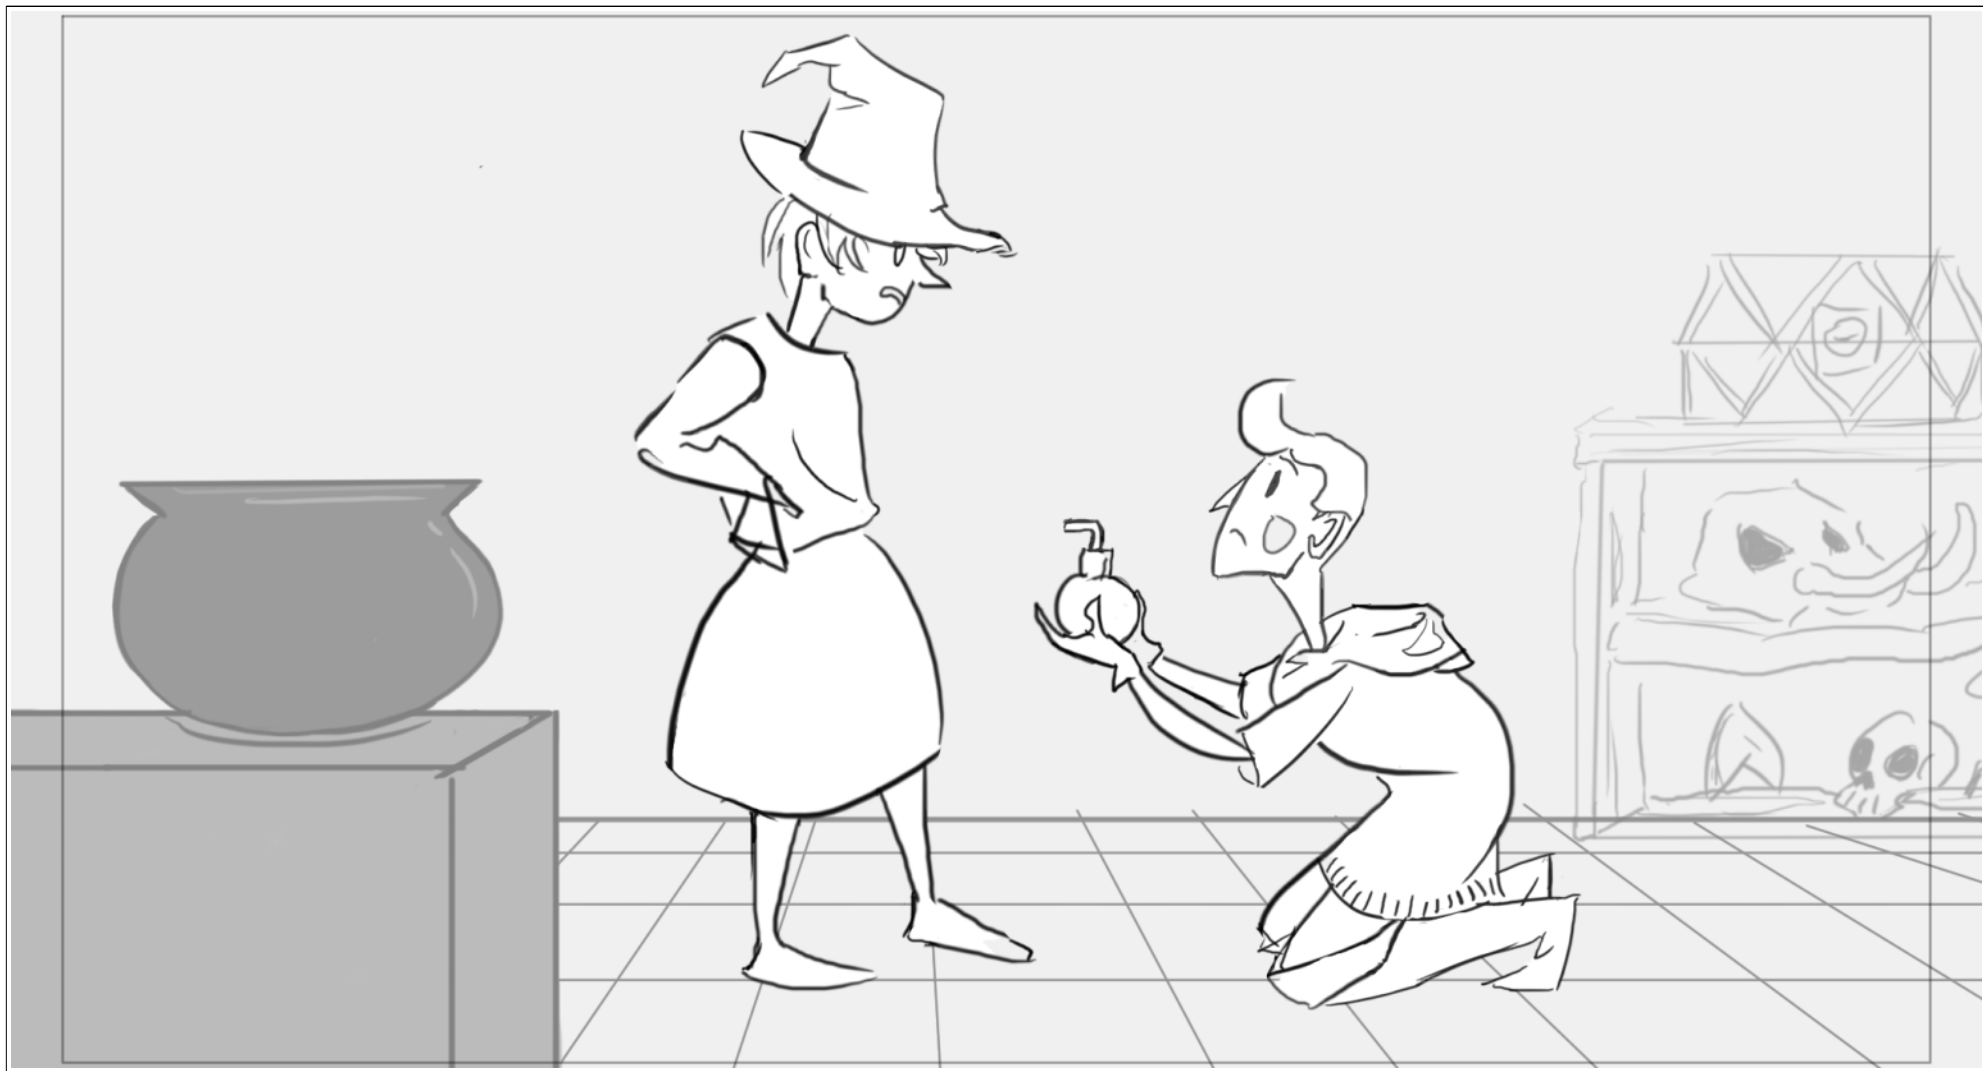

Scene	Duration	Panel	Duration
6	01:00	1	01:00

Dialog
THE WITCH: 'Lotion.'

Action Notes