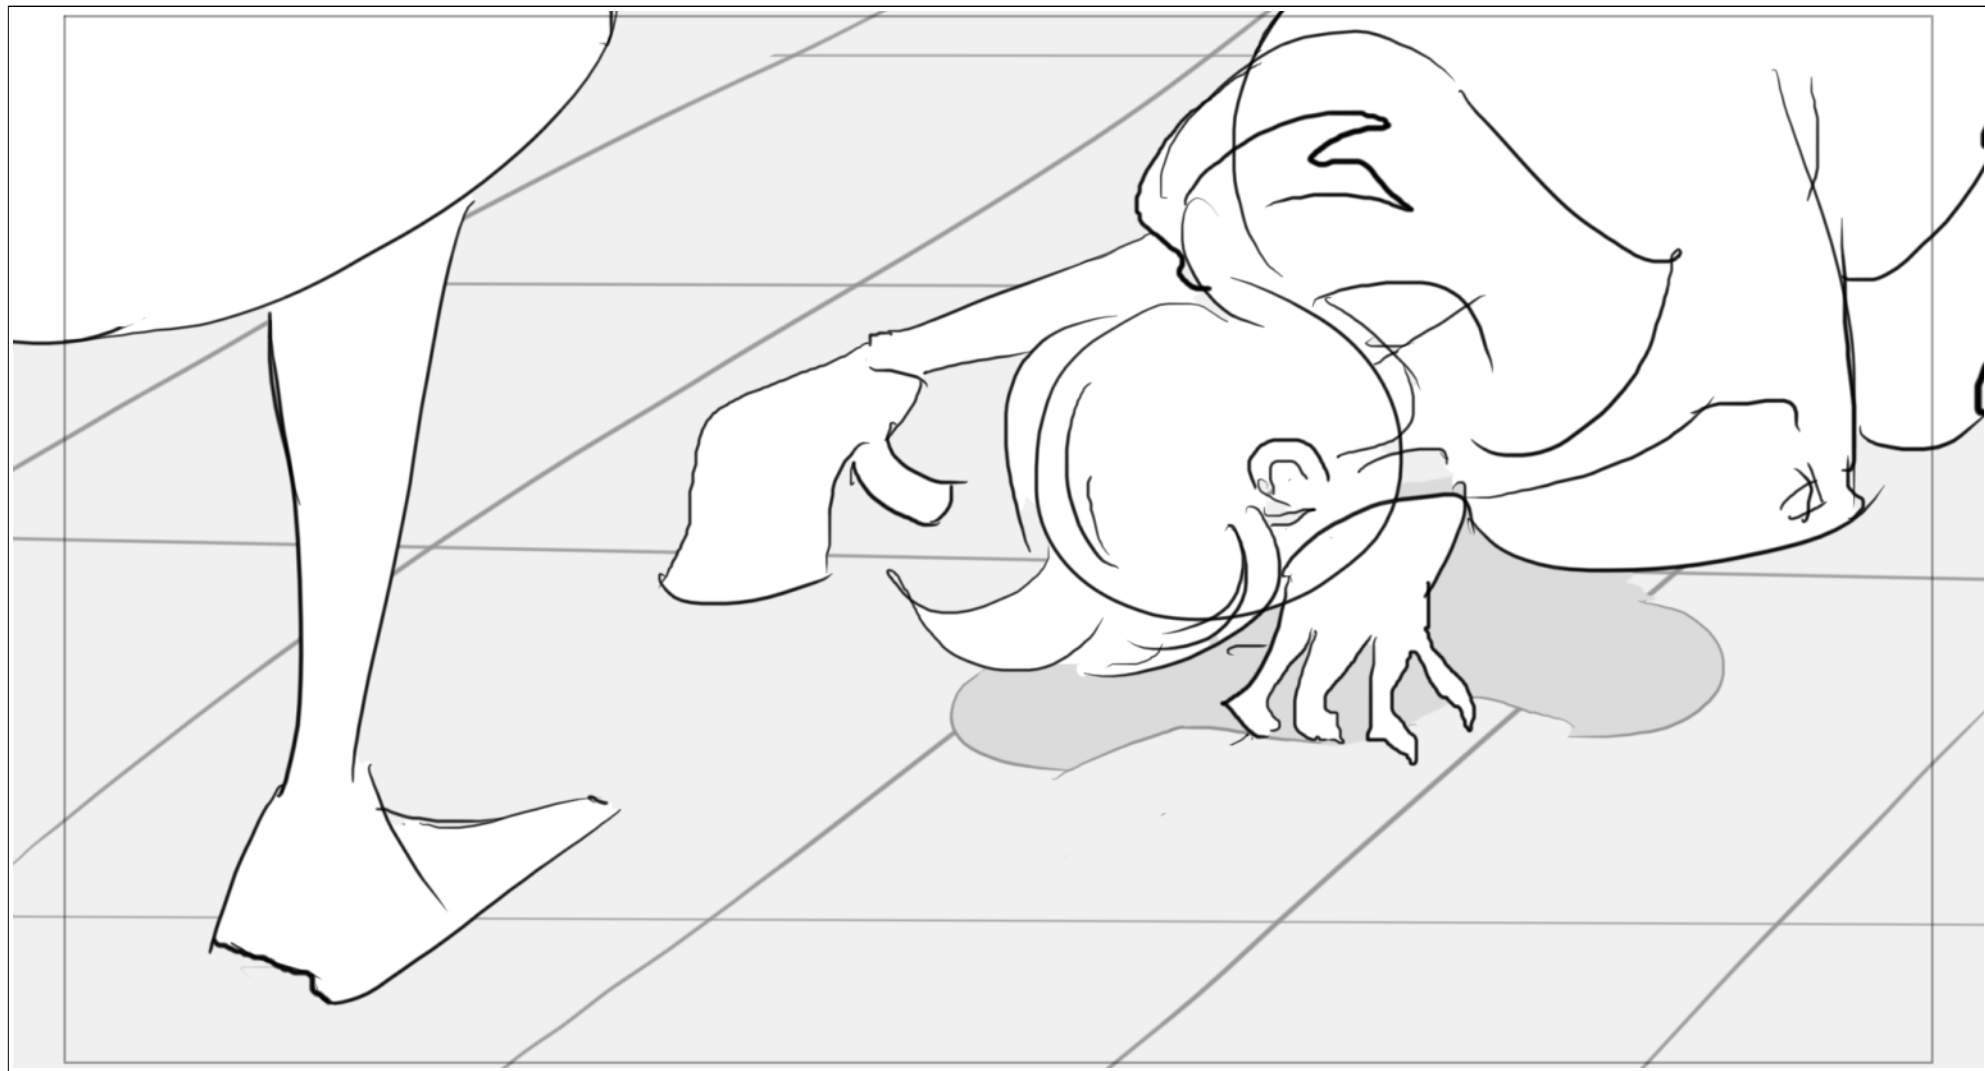

Scene	Duration	Panel	Duration
5	09:00	3	01:00

Dialog
MAN (muffled speaking through tears): 'Just look how reptilian my elbows have become- I need a potion *sob*'

Action Notes
MAN's tears pool into a growing puddle on the ground.