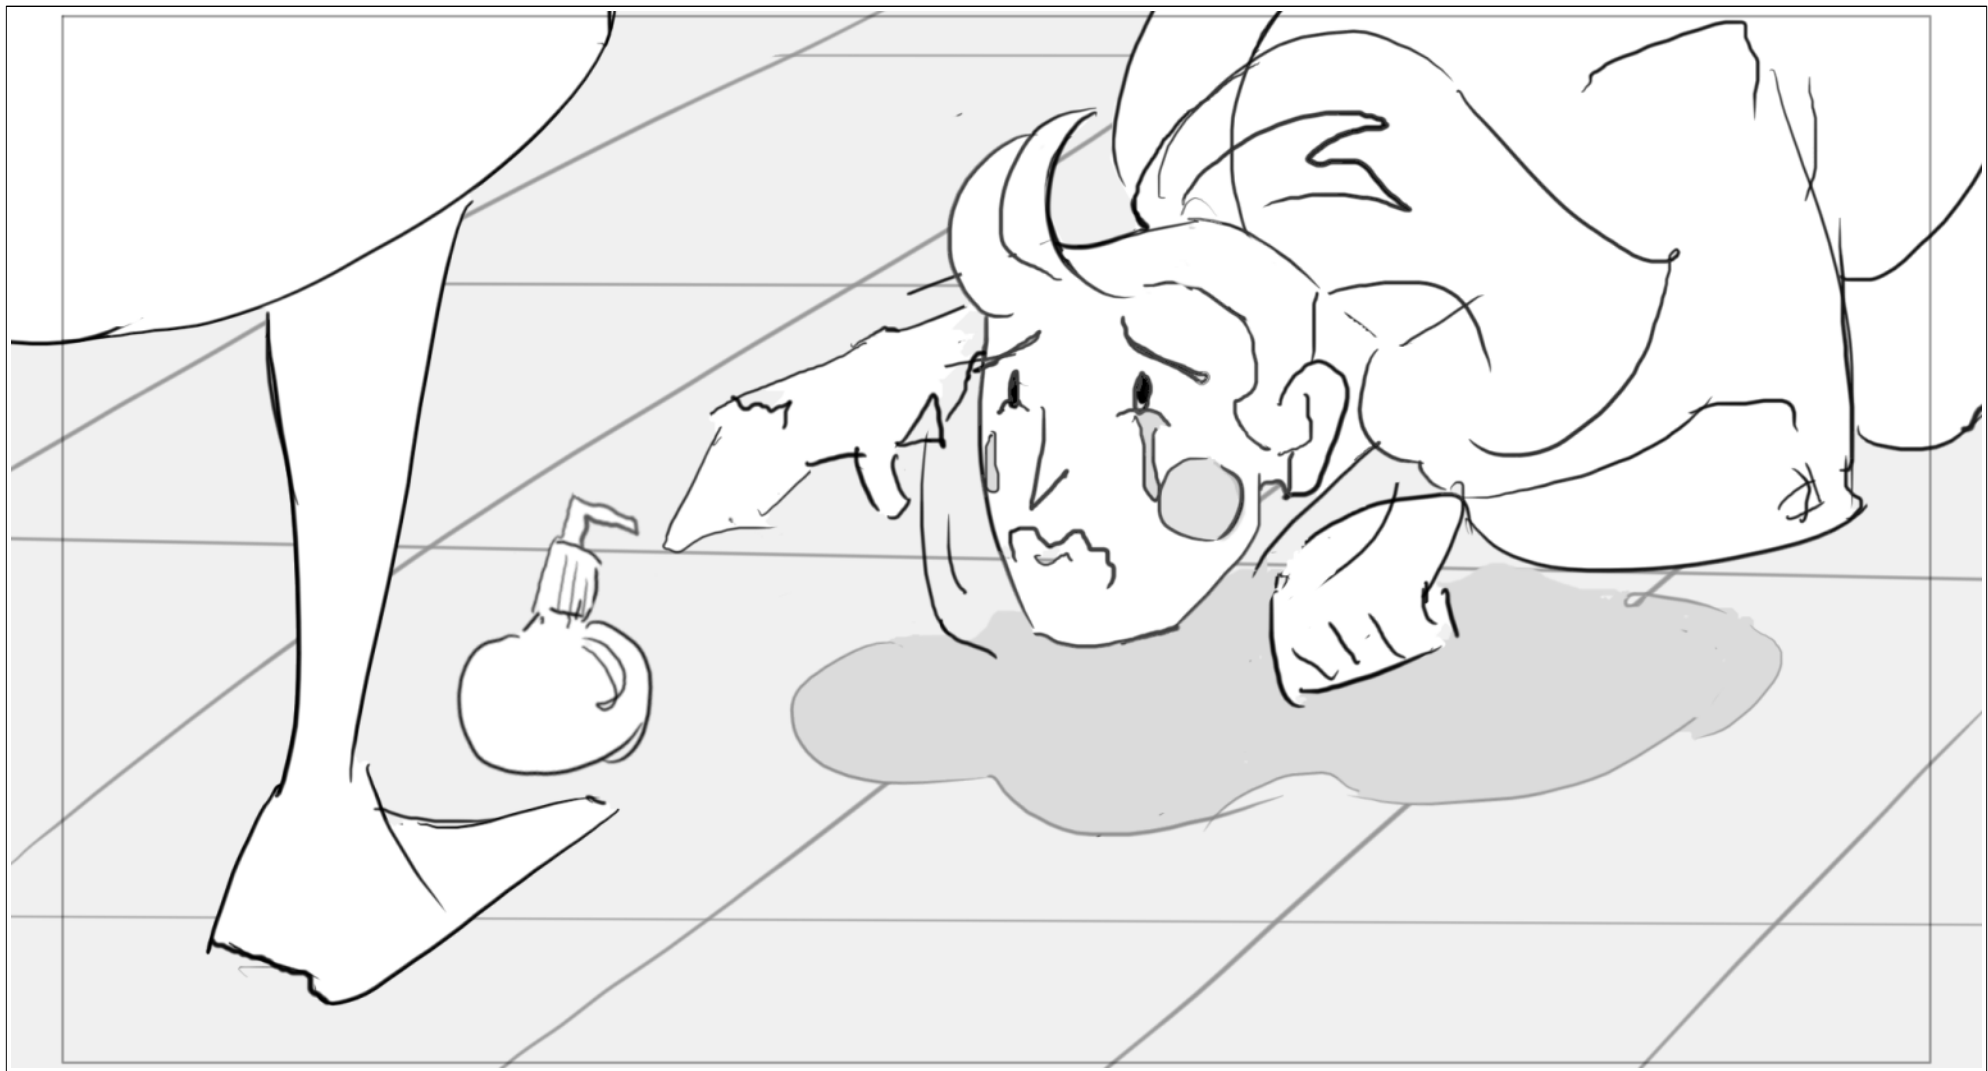

Scene	Duration	Panel	Duration
5	09:00	6	01:00

Dialog

Action Notes
MAN picks up the bottle and sits up; camera pans up to follow him.