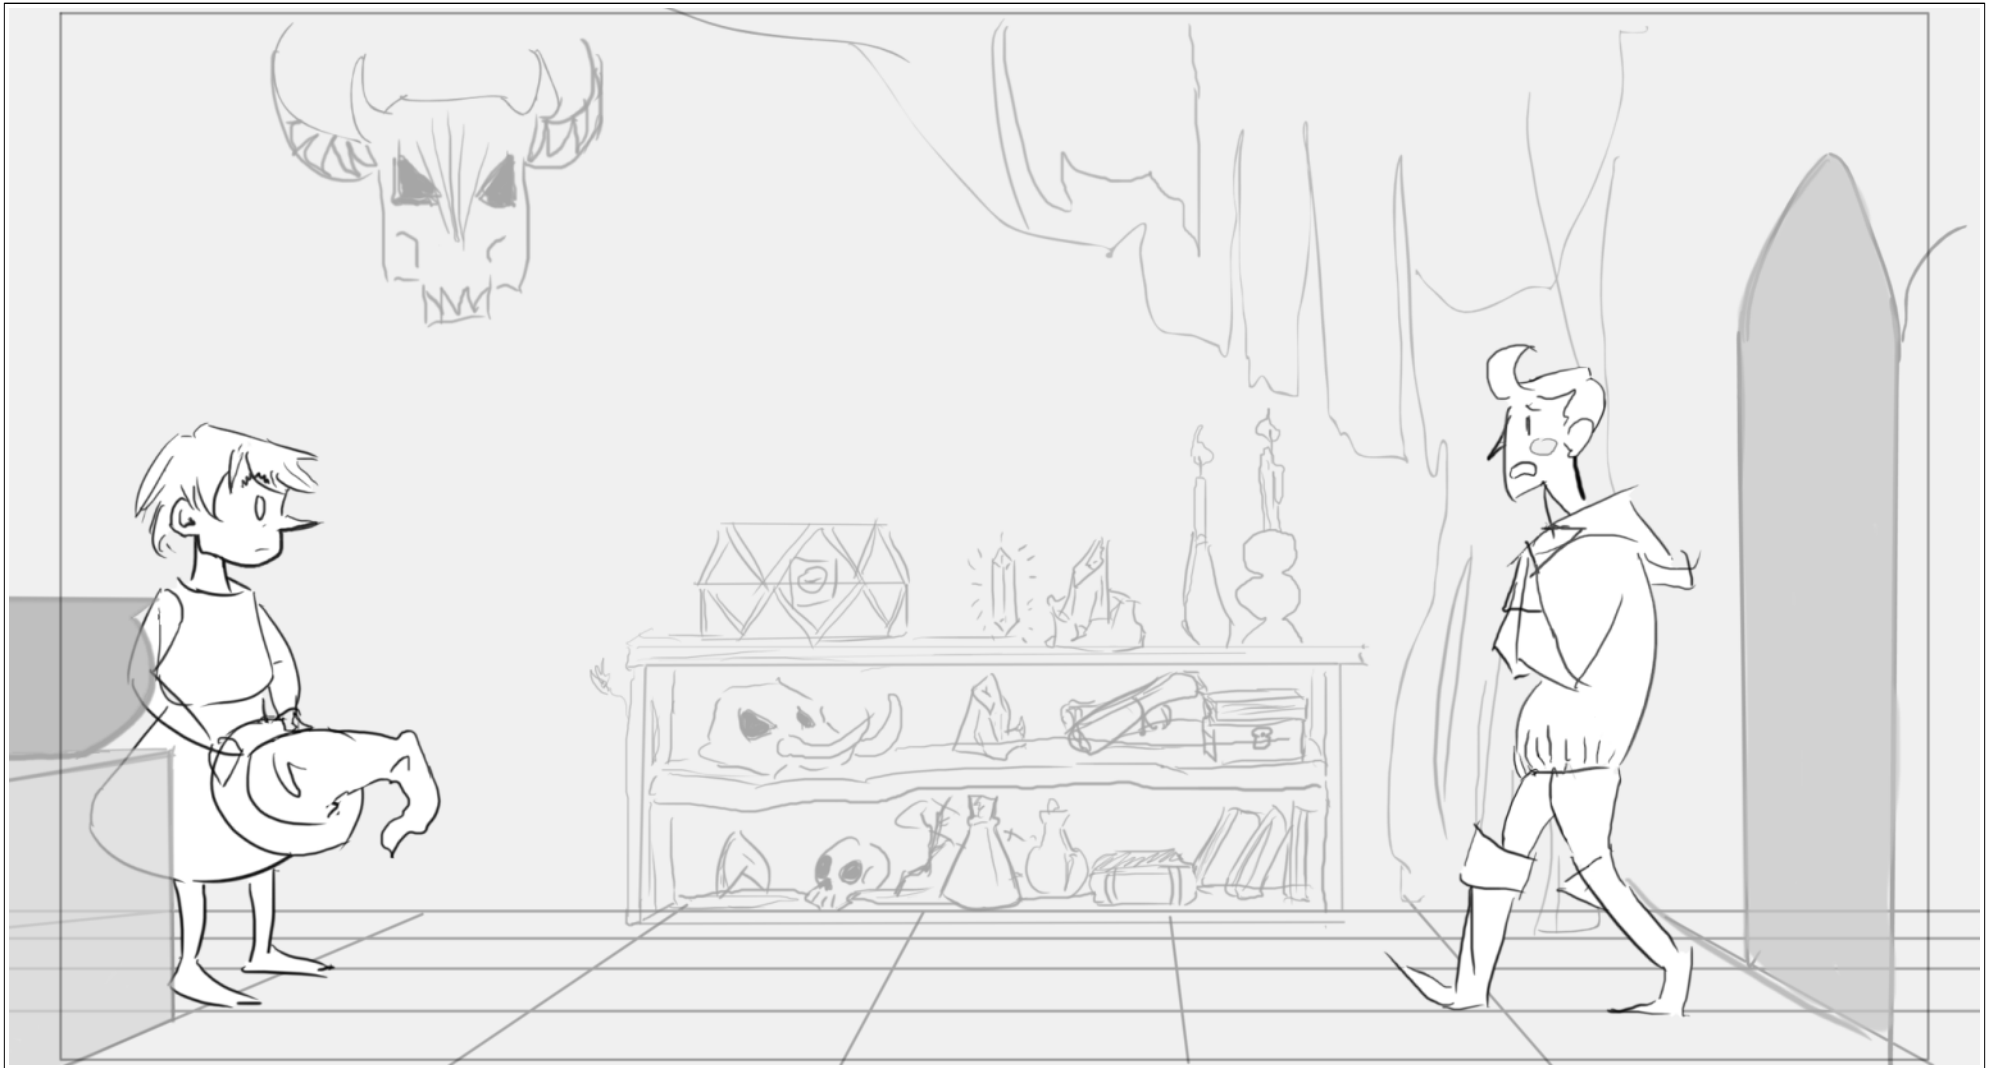

Scene	Duration	Panel	Duration
4	07:00	3	01:00

Dialog

MAN: 'You see, it's just terrible! Recently, my skin has been incredibly itchy, and then I noticed it turning dry and scaly! I'm being transformed into some kind of beast! Please, I need you to give me a potion to stop the spell!'

Action Notes

MAN speaks while walking across the room and collapses to grovel at THE WITCH'S feet.