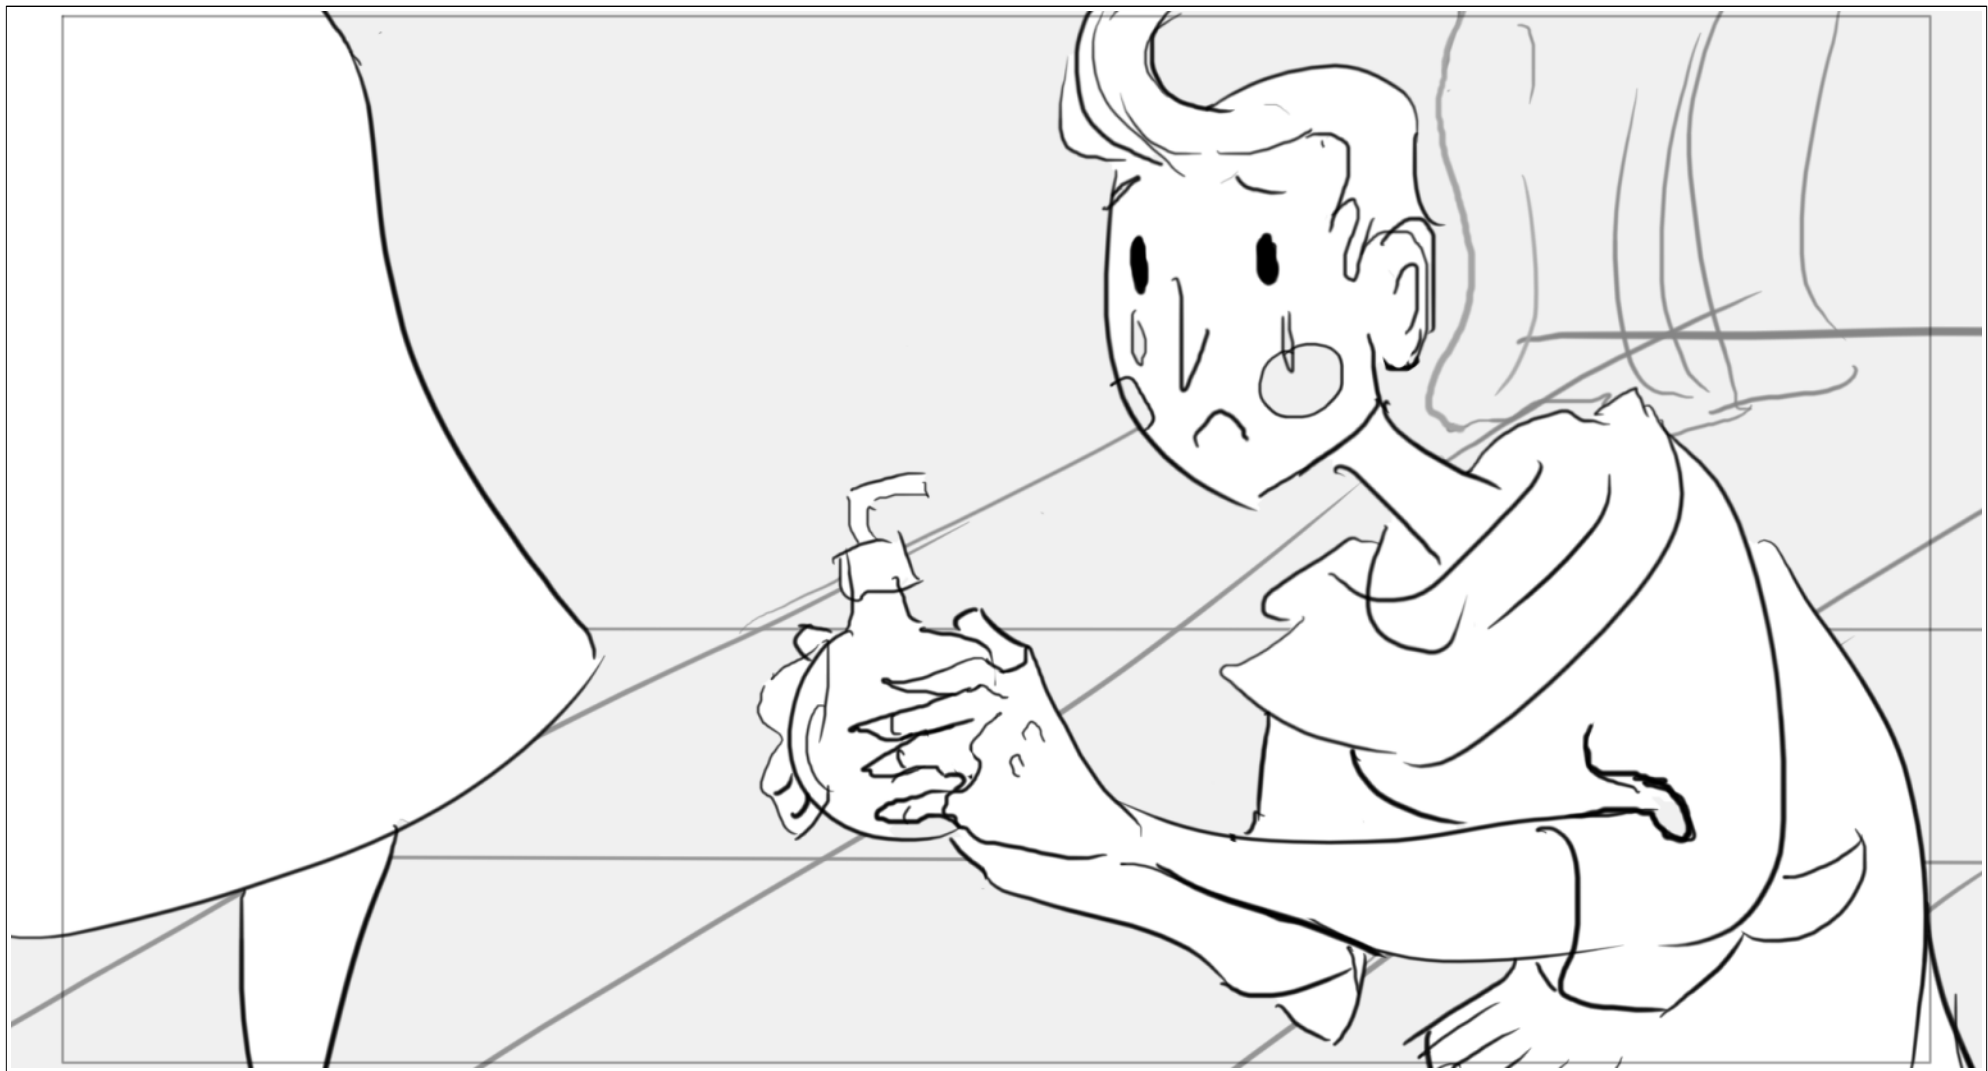

Scene	Duration	Panel	Duration
5	09:00	8	01:00

Dialog

Action Notes
MAN picks up the bottle and sits up; camera pans up to follow him.