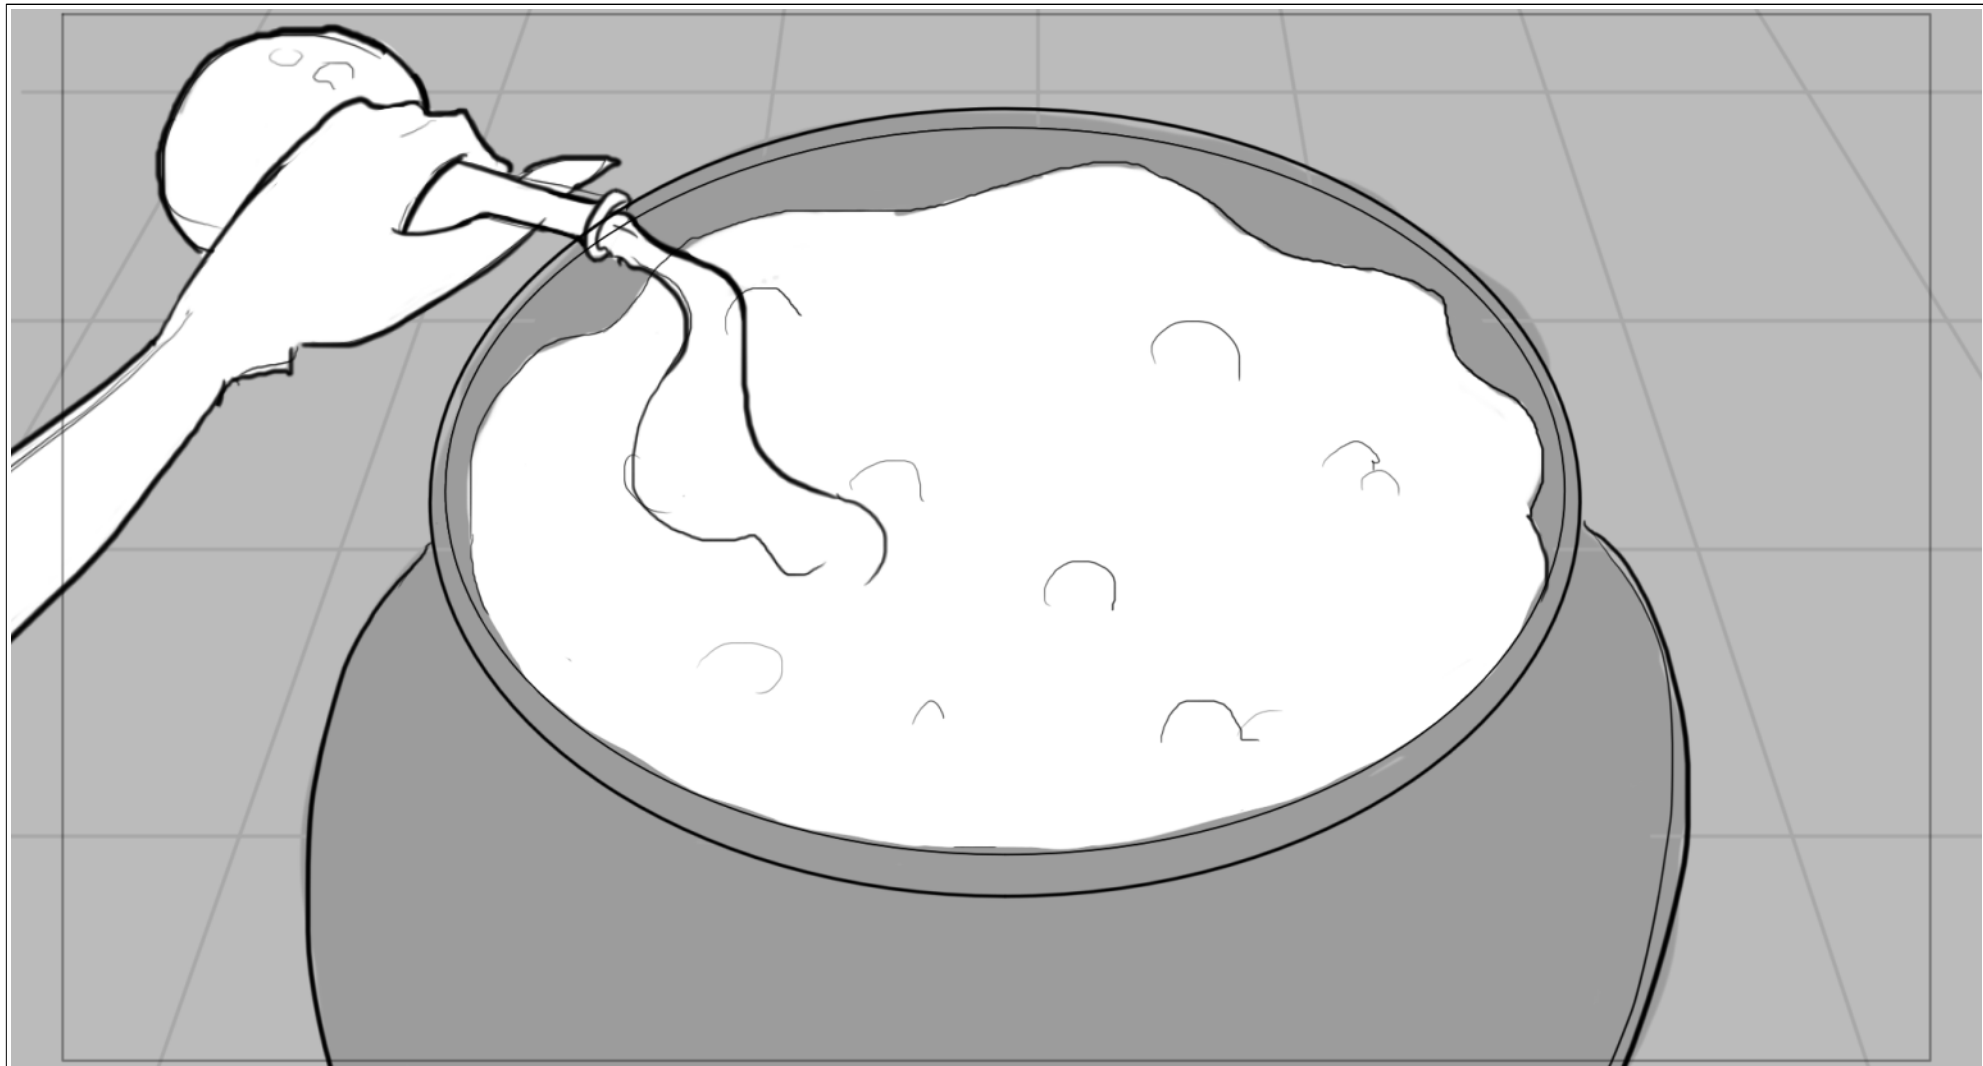

Scene	Duration	Panel	Duration
1	10:00	1	01:00

Dialog

Action Notes

Scene	Duration	Panel	Duration
1	10:00	2	01:00

Dialog

Action Notes

Scene	Duration	Panel	Duration
1	10:00	3	01:00

Dialog