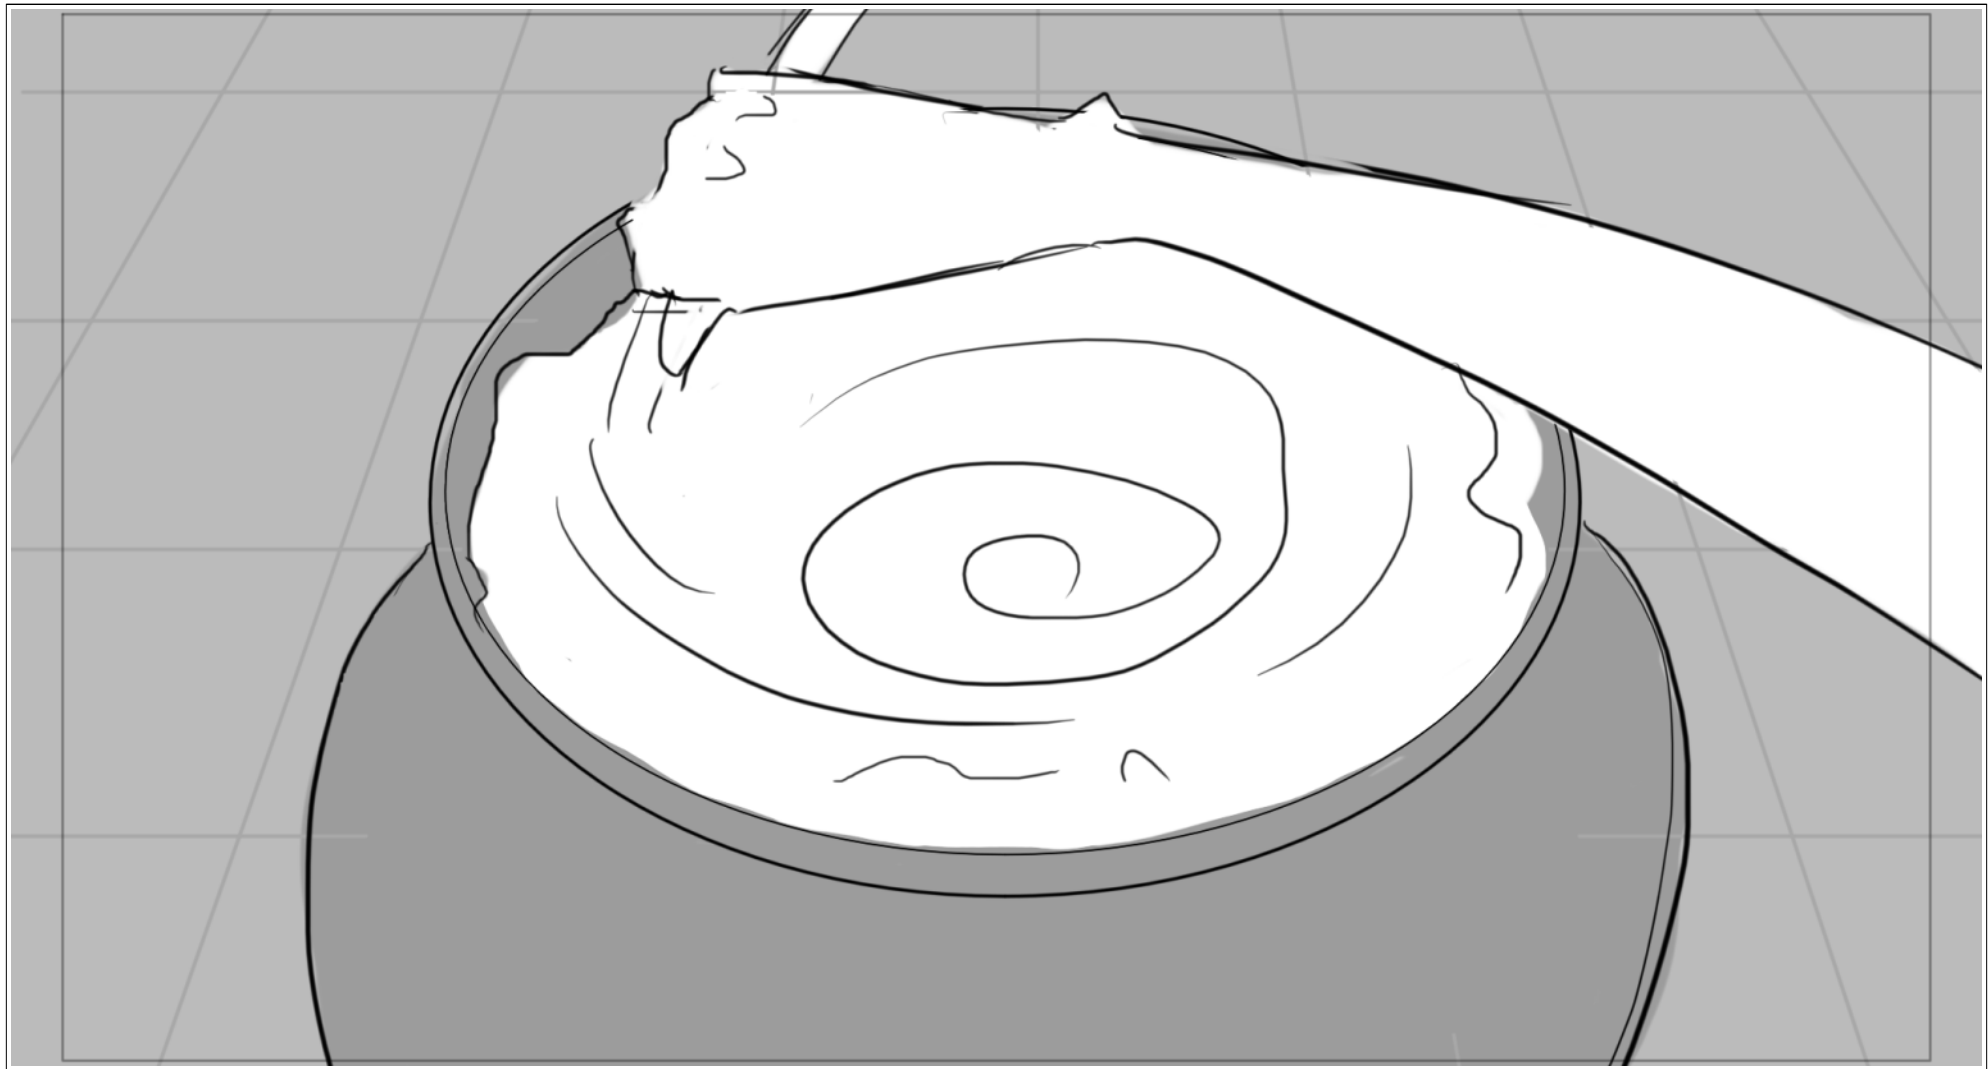

Action Notes

Scene	Duration	Panel	Duration
1	10:00	4	01:00

Dialog

Action Notes

Scene	Duration	Panel	Duration
1	10:00	5	01:00

Dialog

Action Notes

Scene	Duration	Panel	Duration
1	10:00	6	01:00