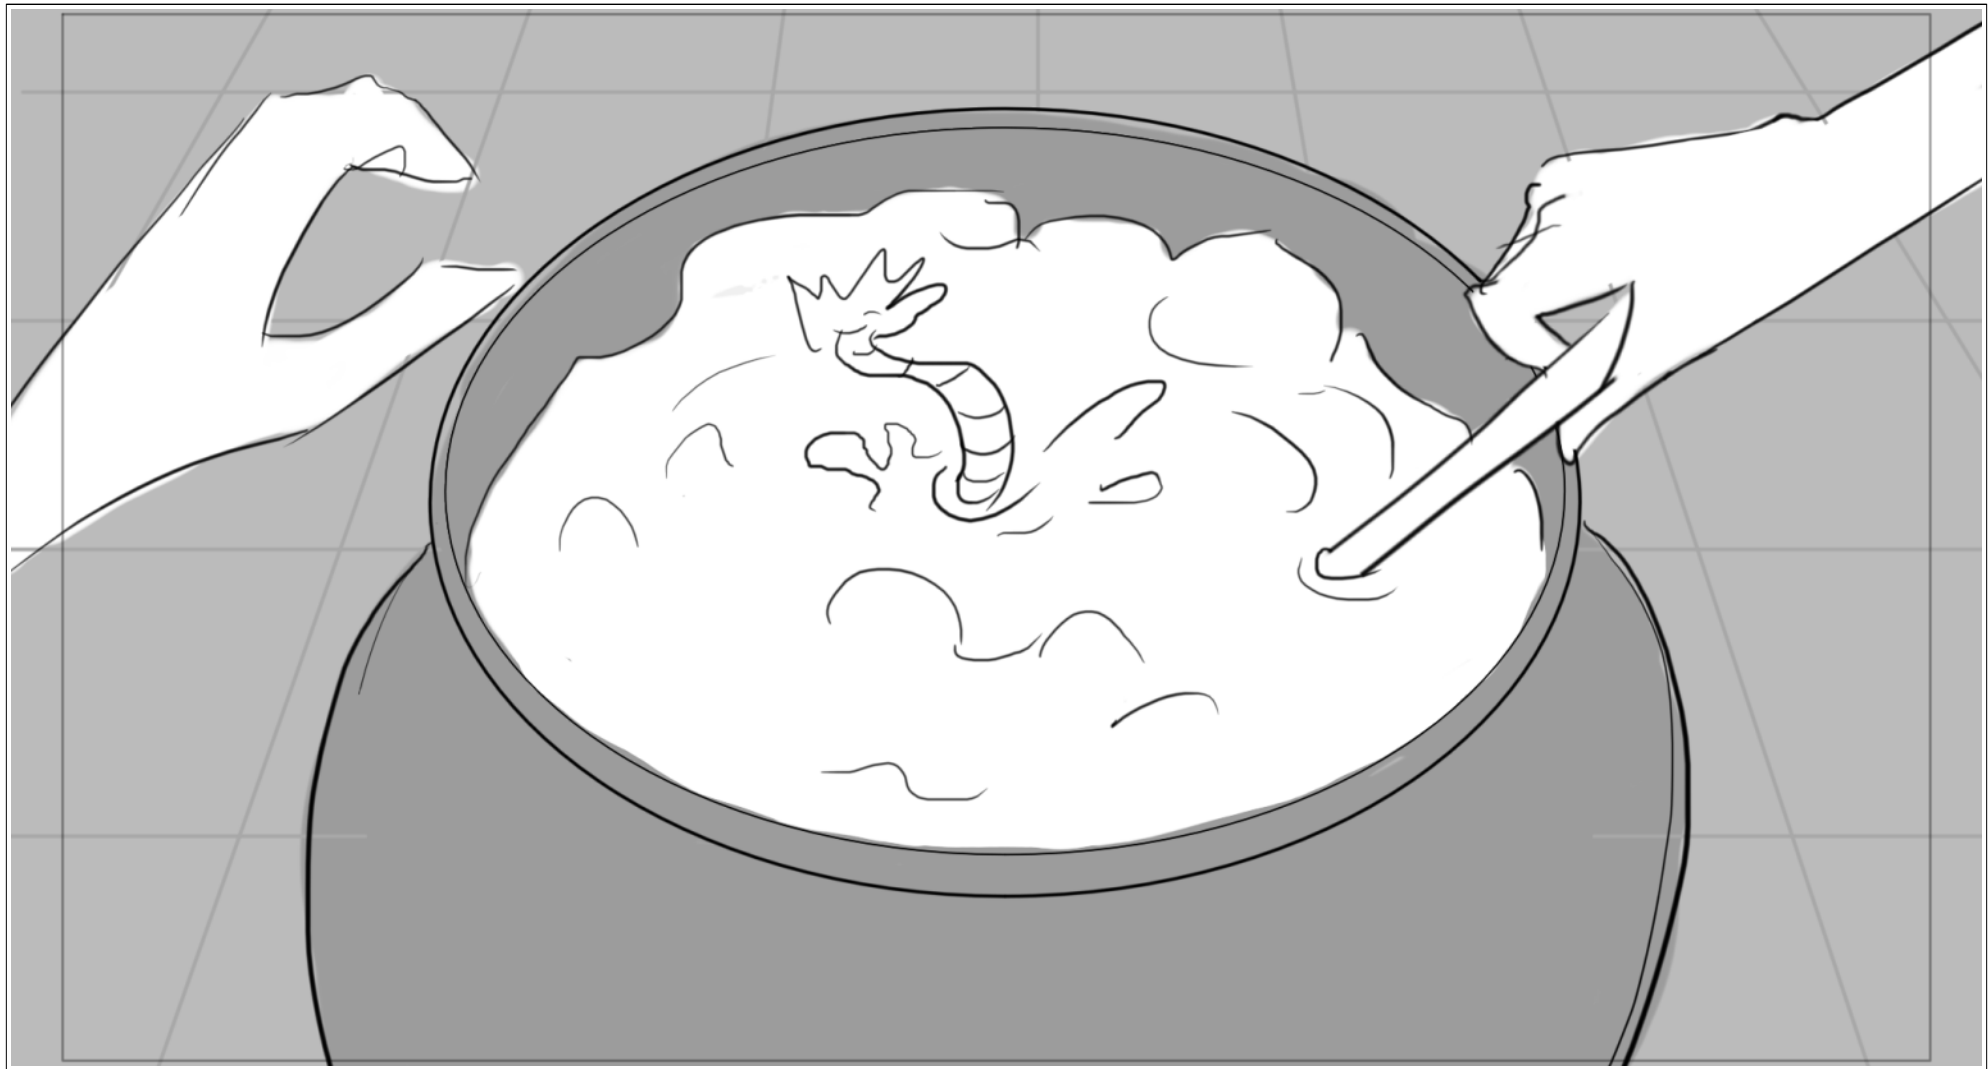

Scene	Duration	Panel	Duration
1	10:00	8	01:00

Dialog

Action Notes