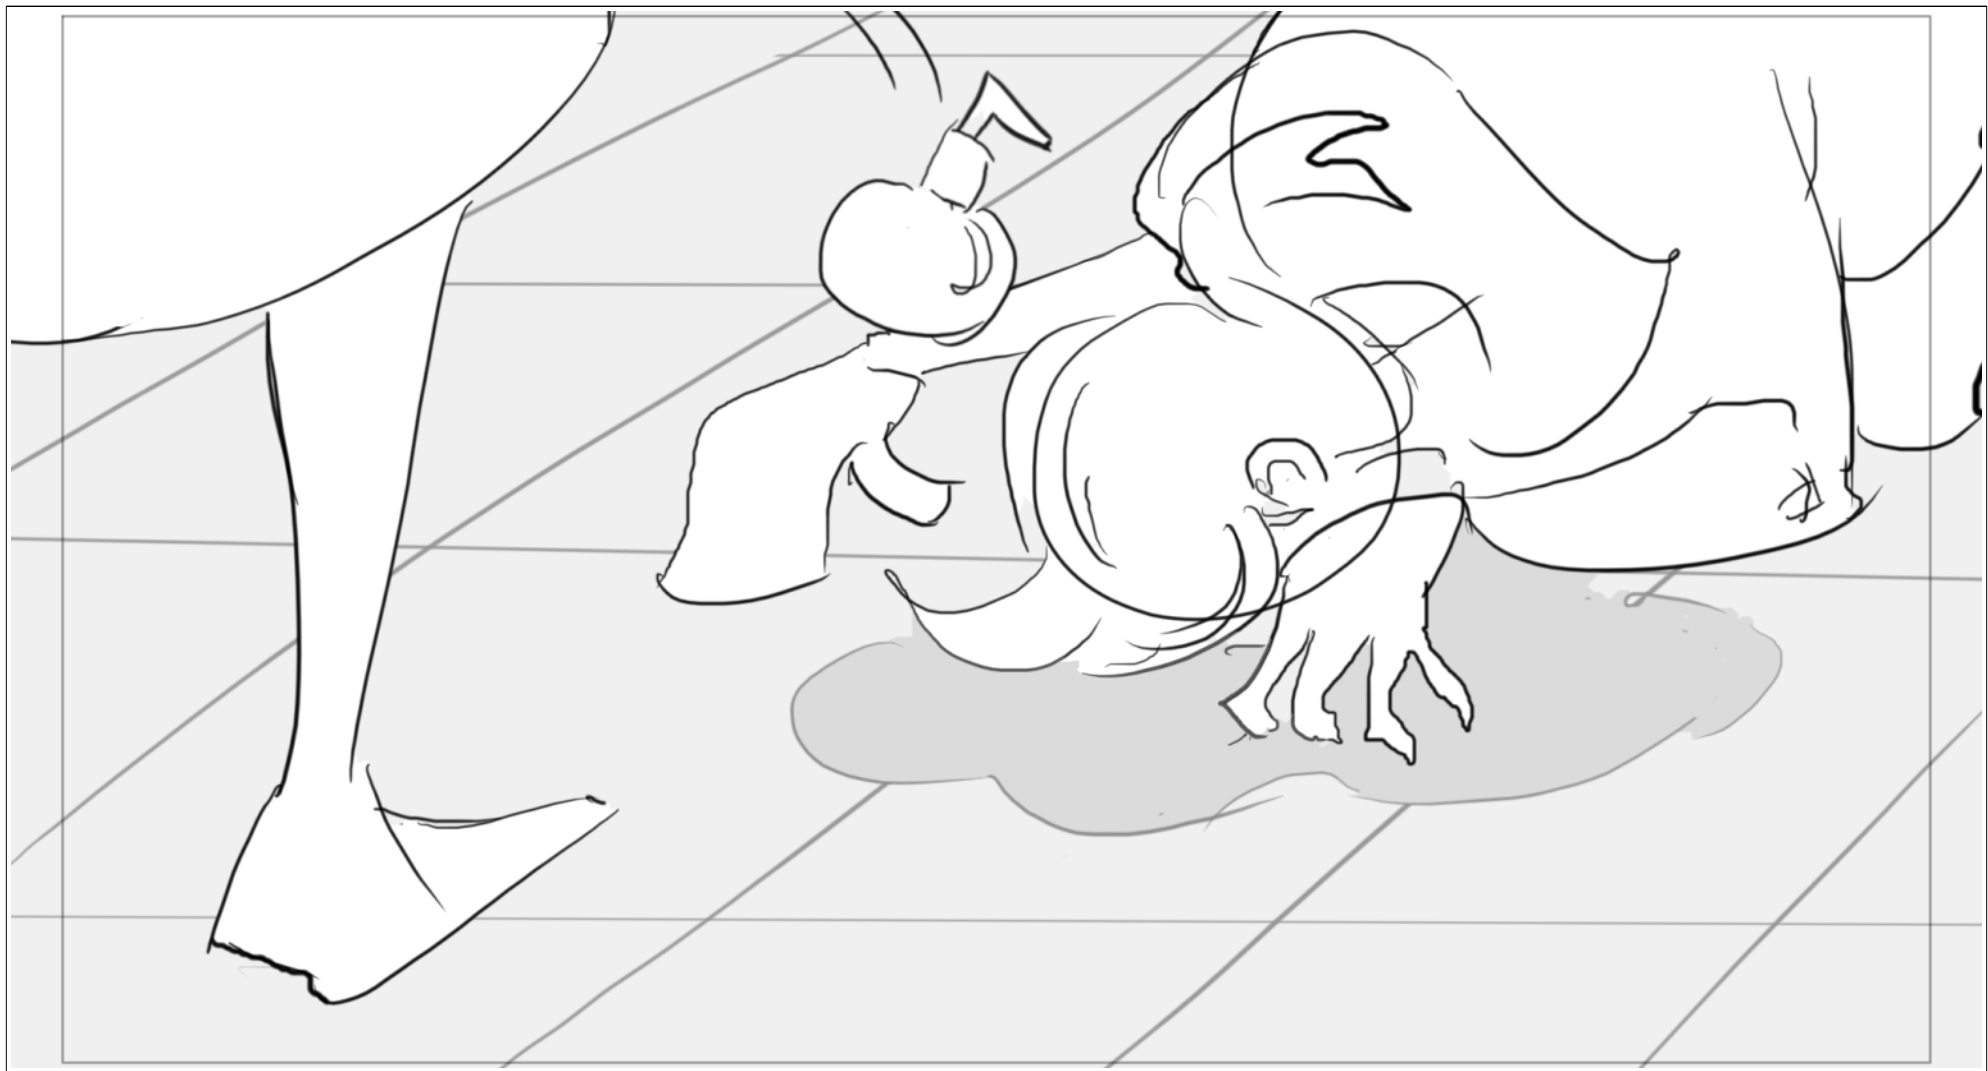

Scene	Duration	Panel	Duration
5	09:00	4	01:00

Dialog

Action Notes
THE WITCH tosses a bottle onto MAN's head