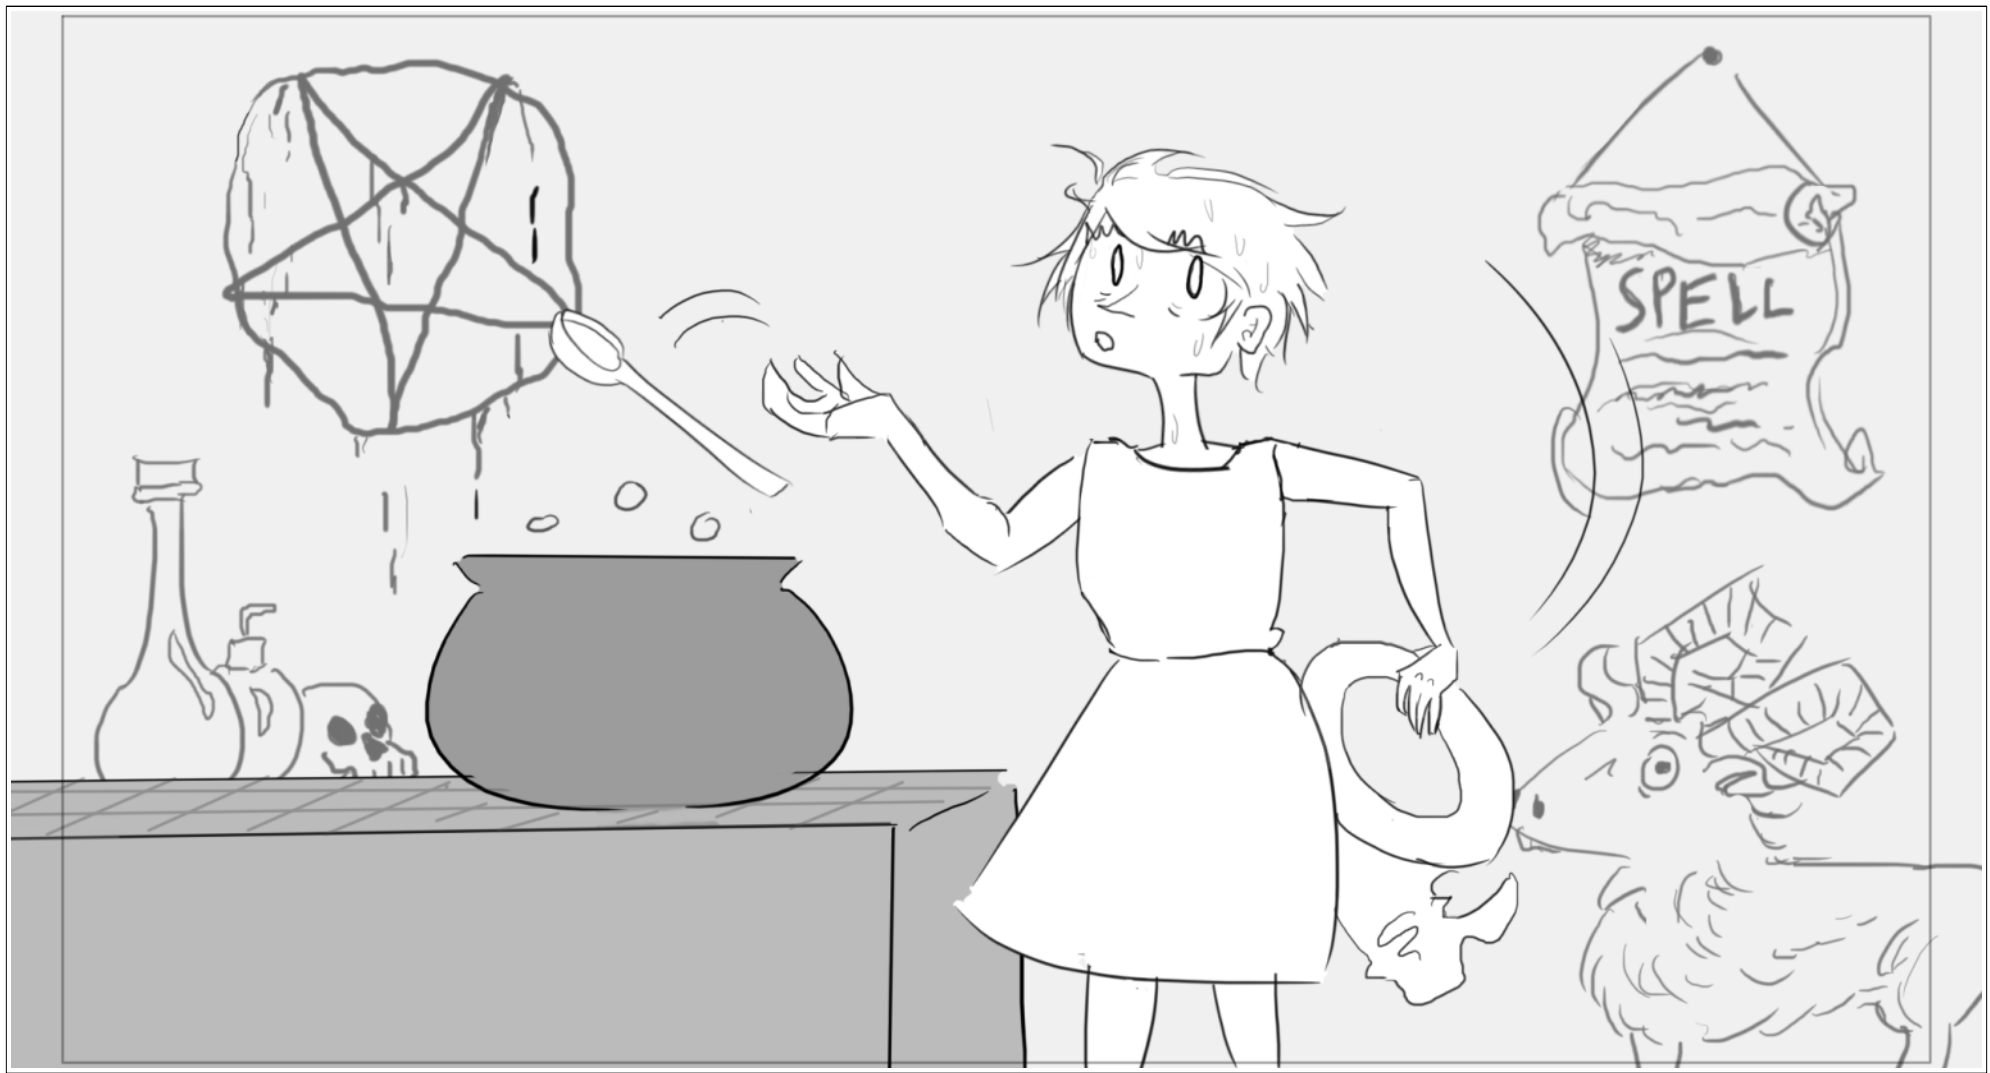

Dialog
MAN: 'Are you the witch who's been peddling potions to the people in town?'

Action Notes

Scene	Duration	Panel	Duration
3	08:00	3	01:00

Dialog

Action Notes
THE WITCH looks around nervously

Scene	Duration	Panel	Duration
3	08:00	4	01:00