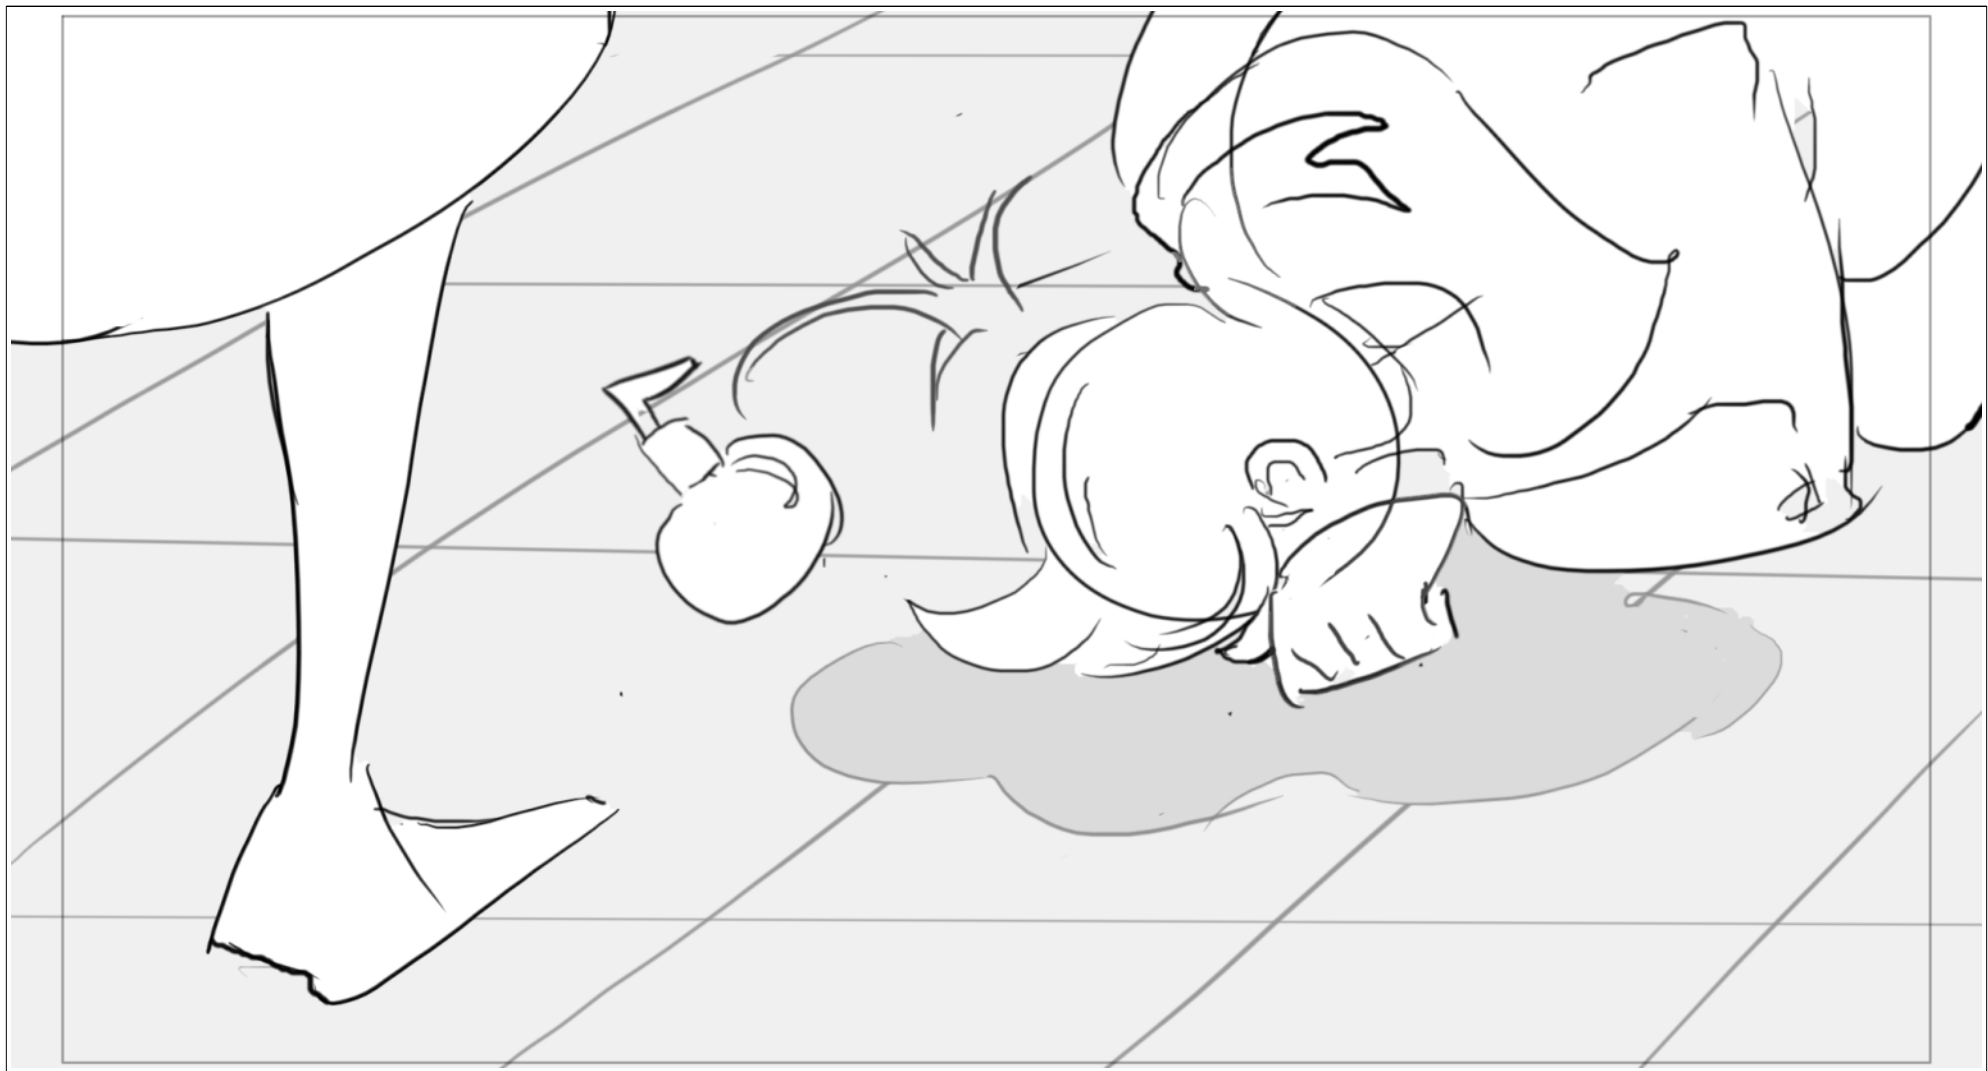

Action Notes
MAN's tears pool into a growing puddle on the ground.

Scene	Duration	Panel	Duration
5	09:00	4	01:00

Dialog

Action Notes
THE WITCH tosses a bottle onto MAN's head

Scene	Duration	Panel	Duration
5	09:00	5	01:00