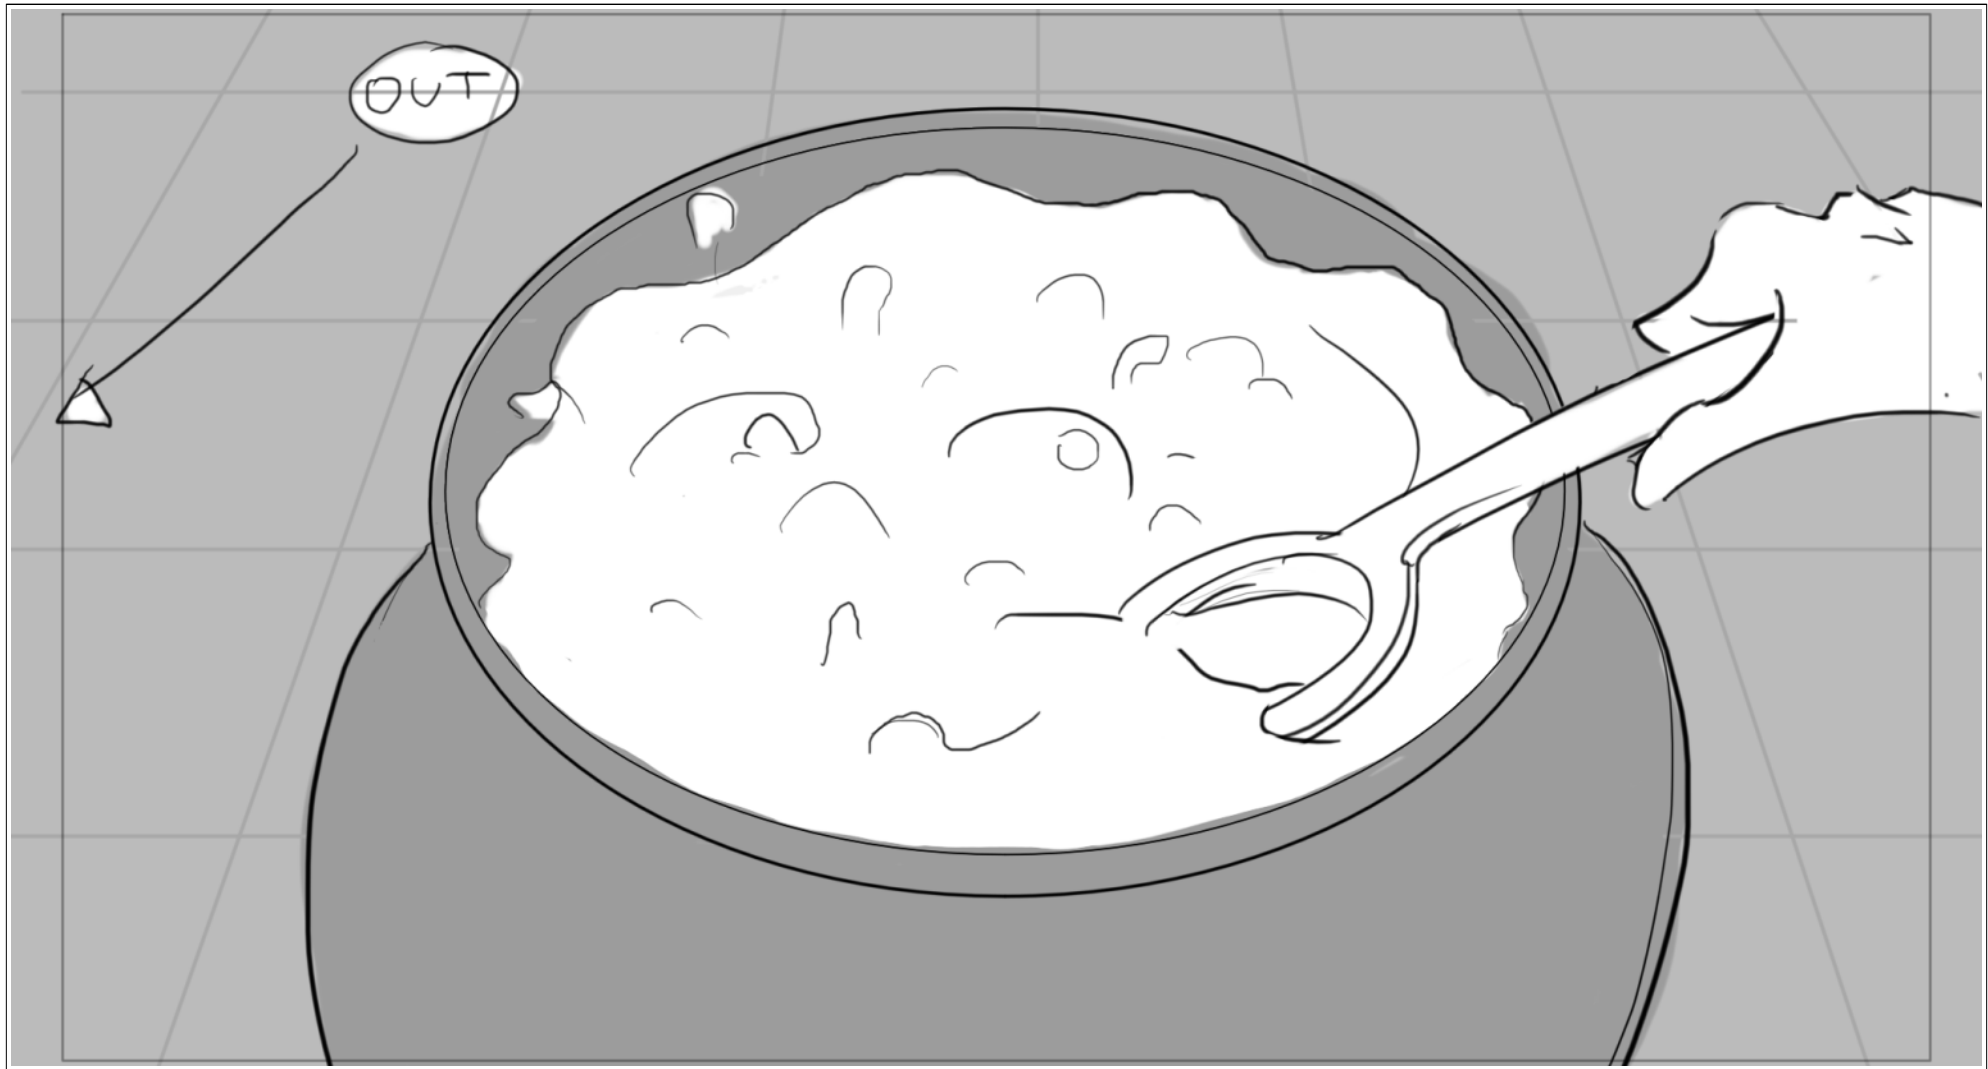

Scene	1	Duration	10:00	Panel	9	Duration	01:00

Dialog

Action Notes